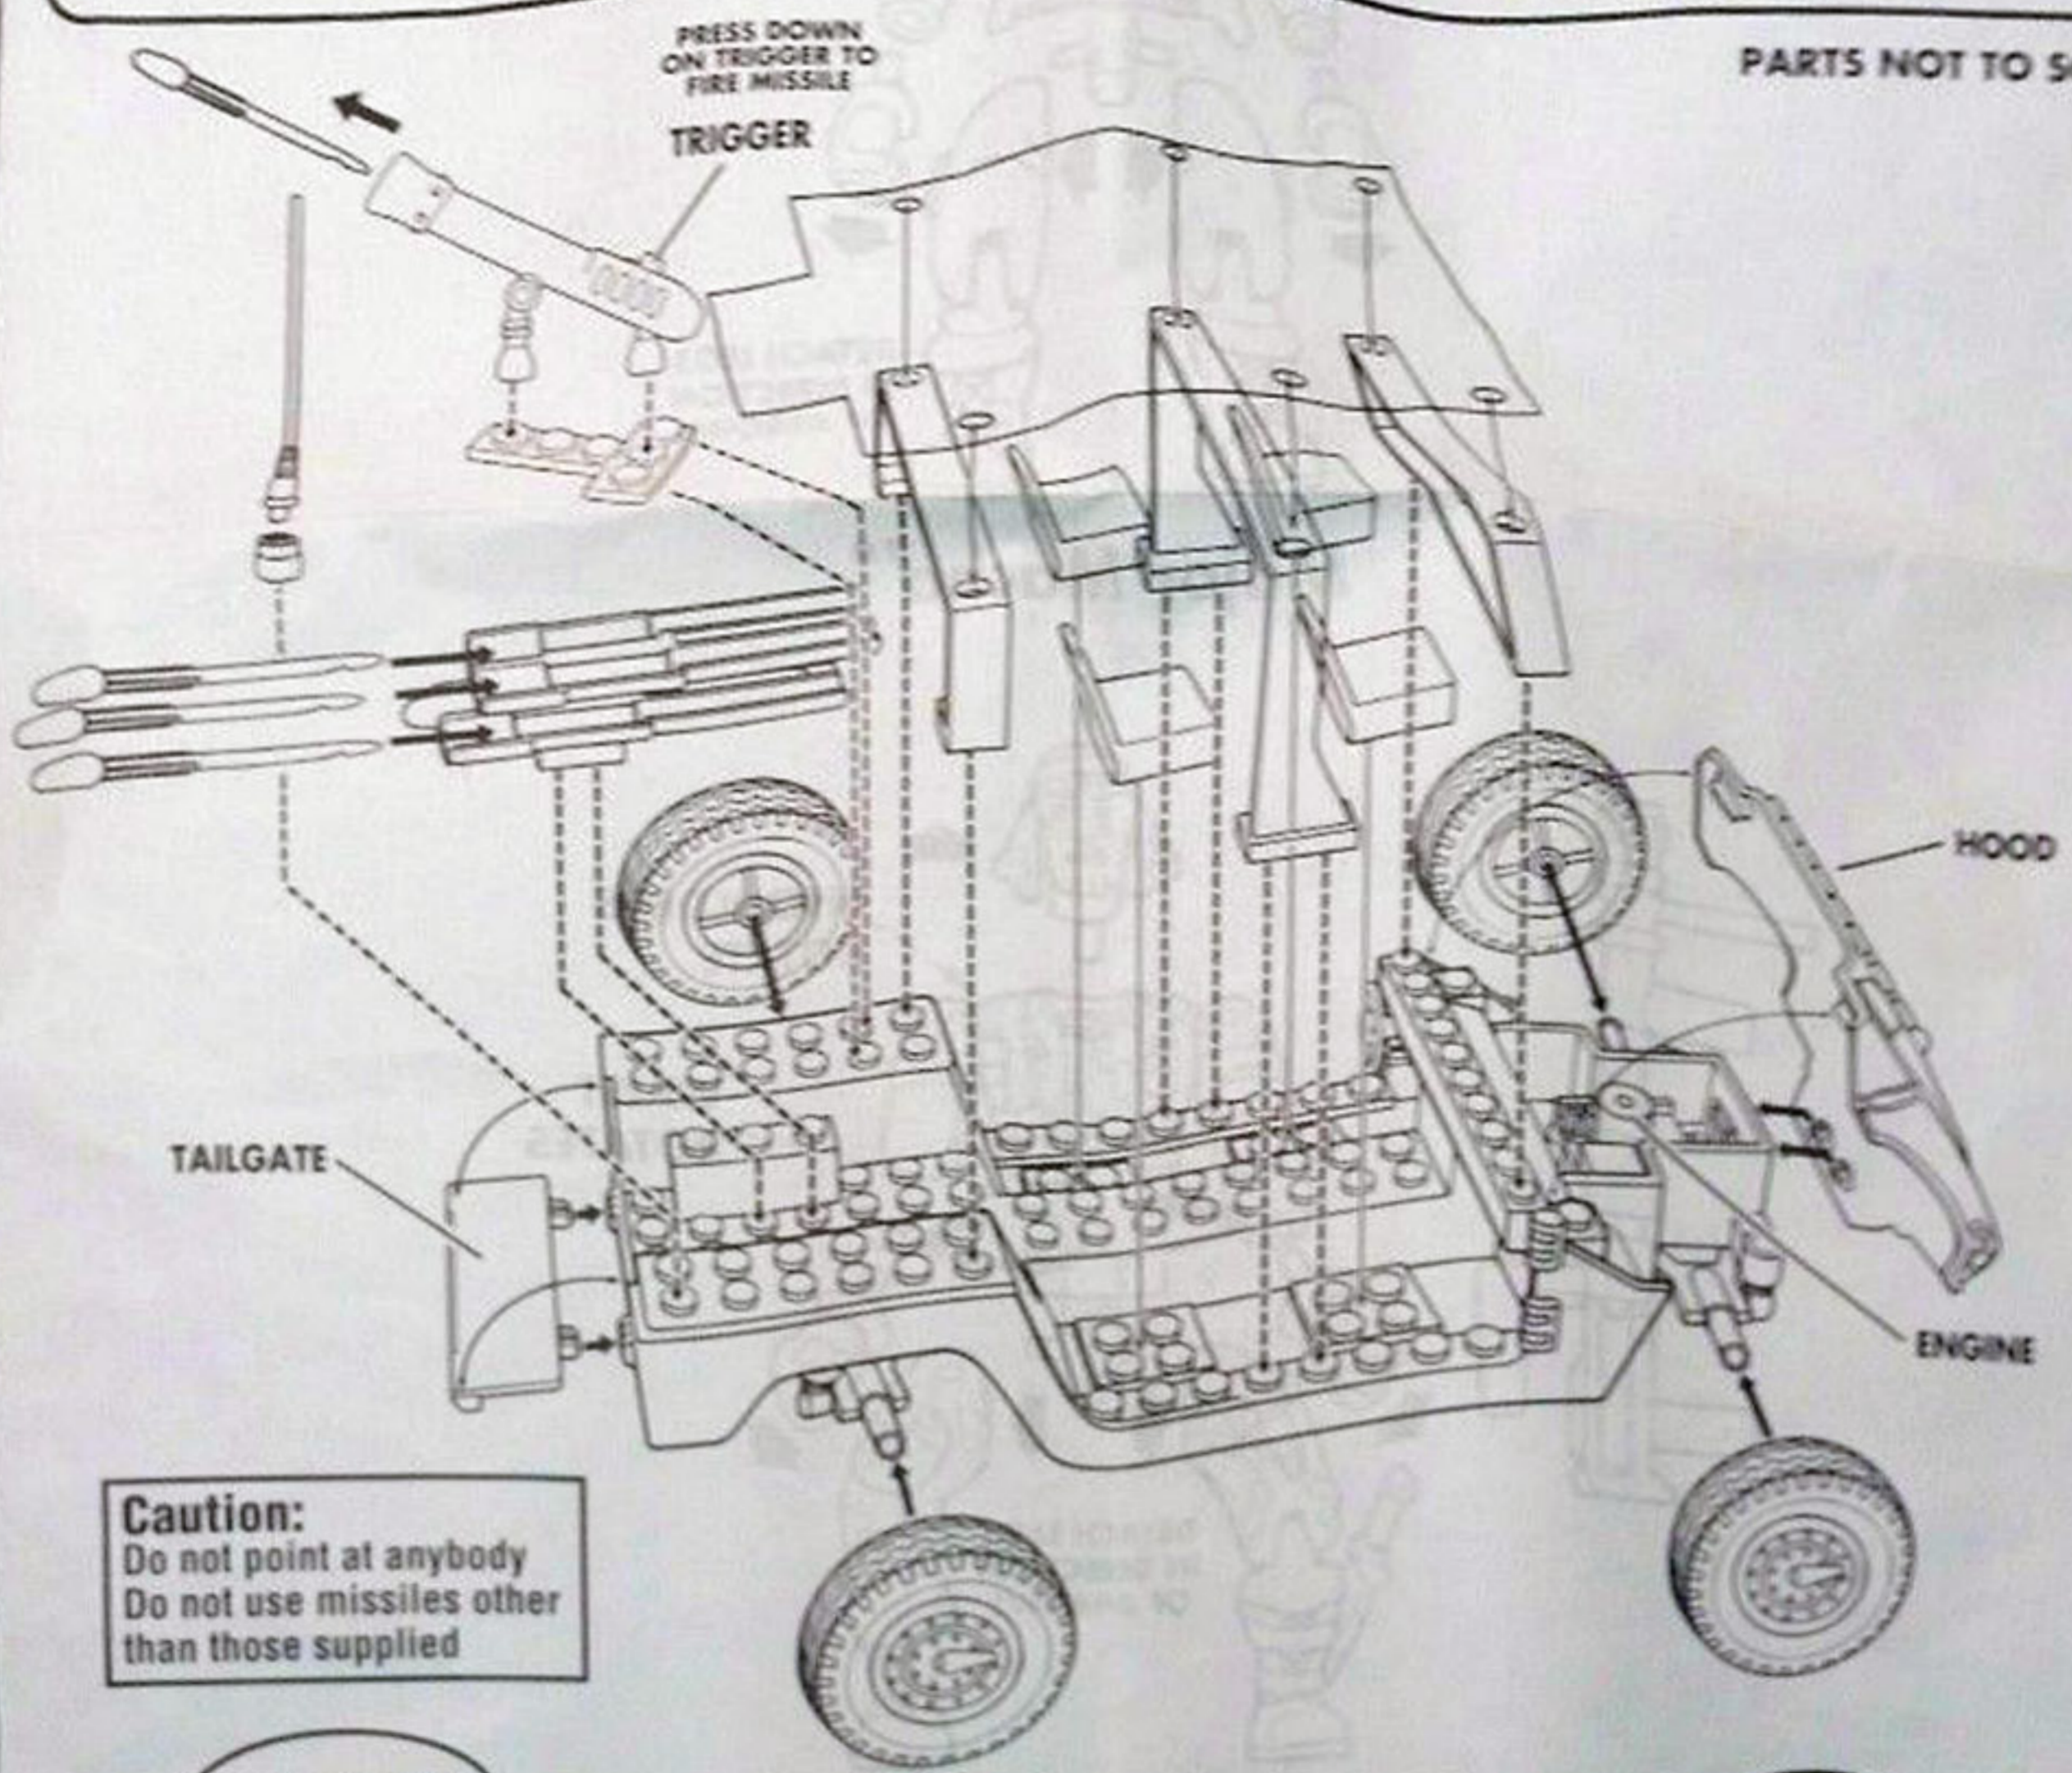

3641 MEAN GREEN HUMVEE® VEHICLE BUILDER SET

READ ALL INSTRUCTIONS BEFORE BEGINNING ASSEMBLY

WARNING: CHOKING HAZARD.
Small parts. Not for children under 3 years.

PARTS NOT TO SCALE

Caution:
Do not point at anybody
Do not use missiles other
than those supplied