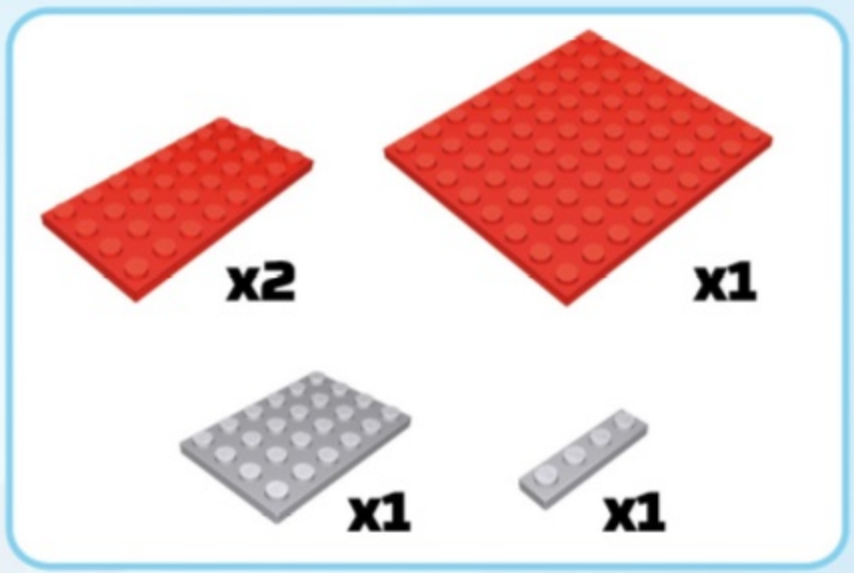

ACTION TOWN

6+

CE

WARNING: CHOKING HAZARD-
Toy contains small parts.
Not for children under 3 years.

4

5

6

7