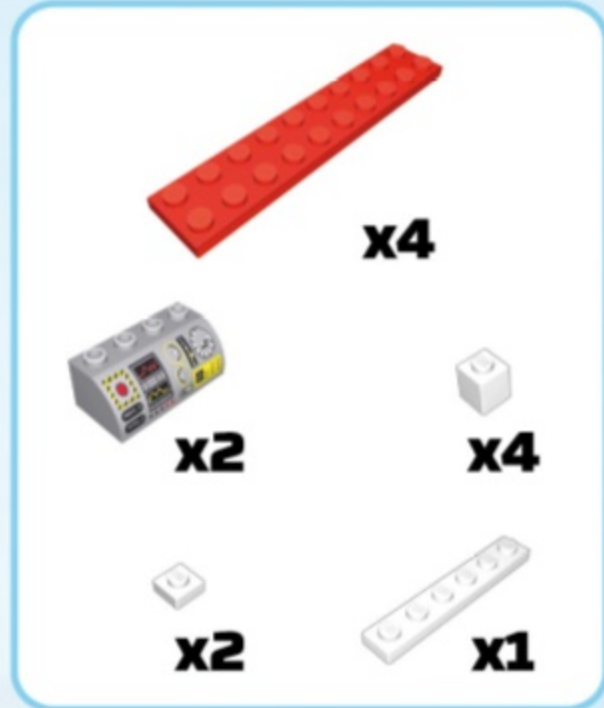

ACTION TOWN

6+

CE

WARNING: CHOKING HAZARD-
Toy contains small parts.
Not for children under 3 years.

4

5

6

7