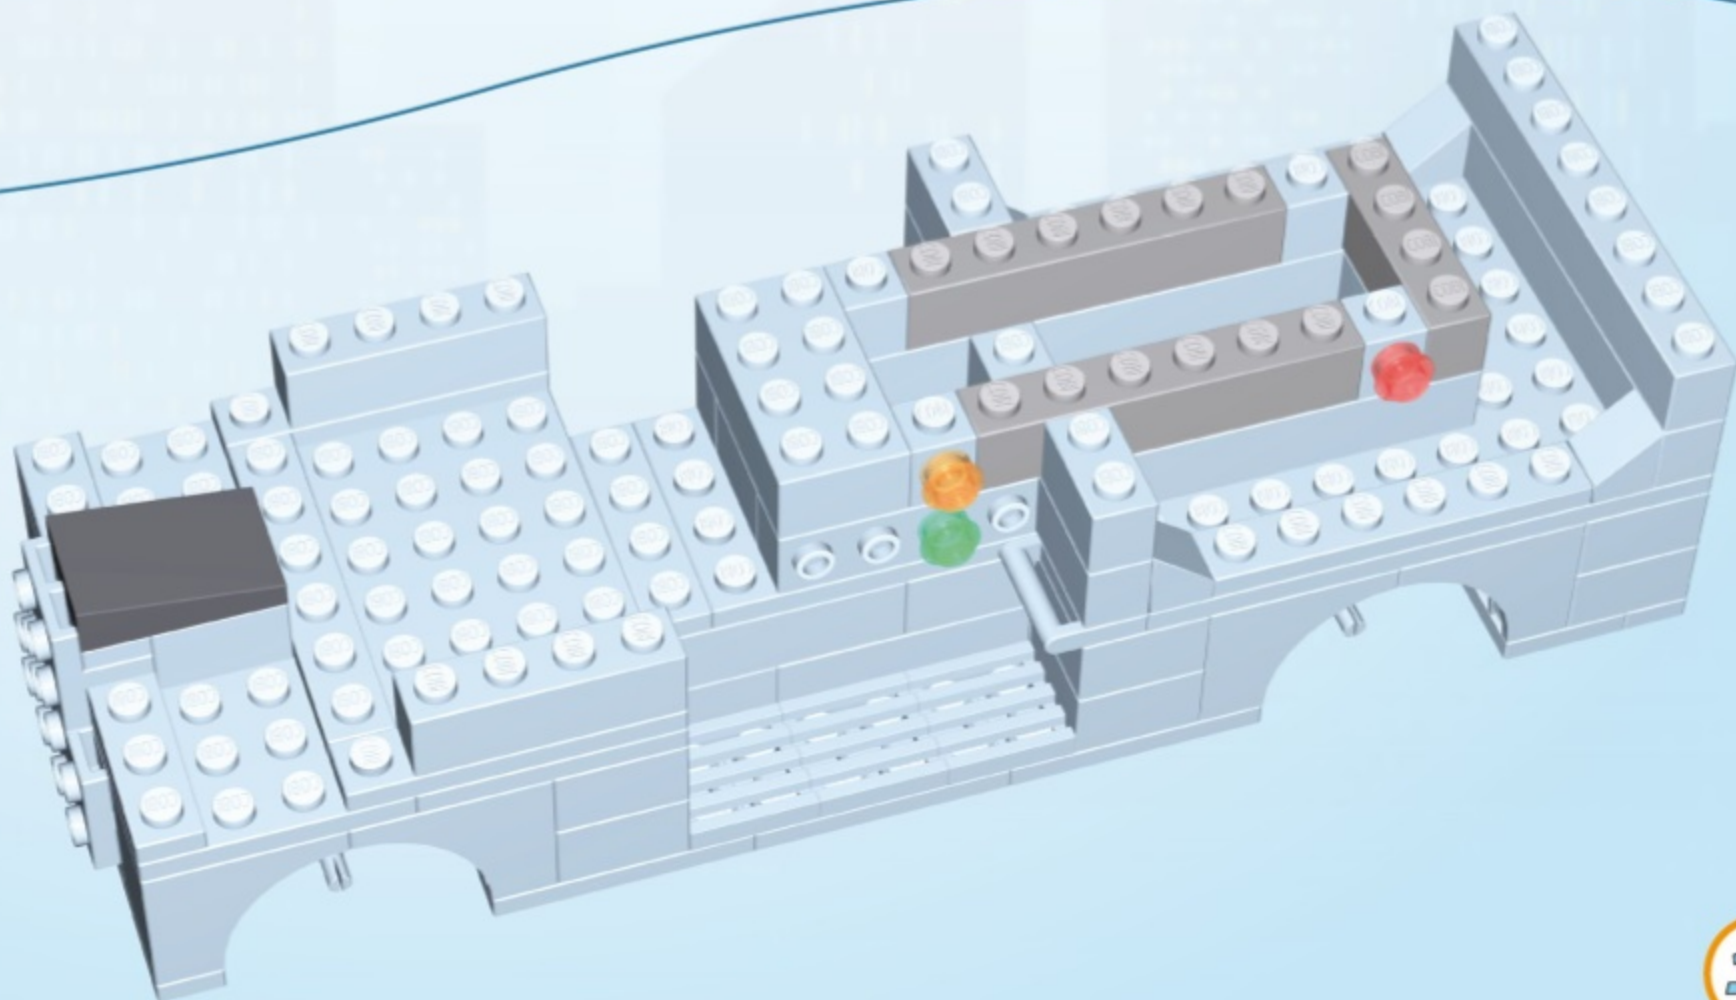

ACTION TOWN

6+

CE

WARNING: CHOKING HAZARD-
Toy contains small parts.
Not for children under 3 years.

4

5

6

7