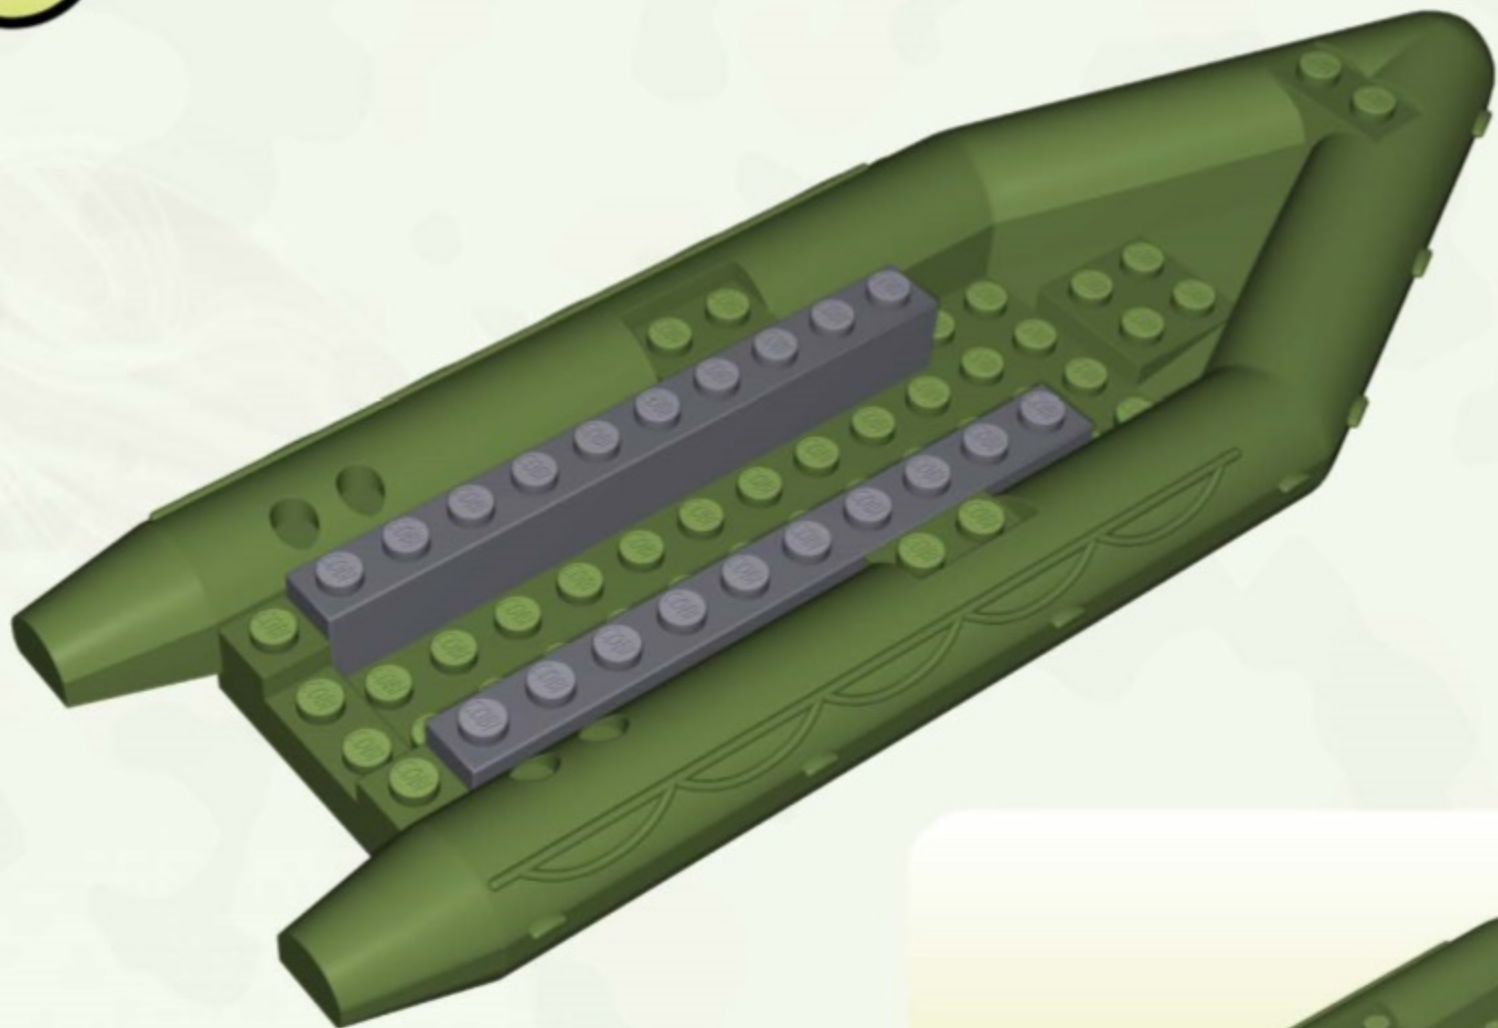

RIVER PATROL BOAT

Printed in EU

WARNING: CHOKING HAZARD-
Toy contains small parts.
Not for children under 3 years.

1

x1

x2

2

3