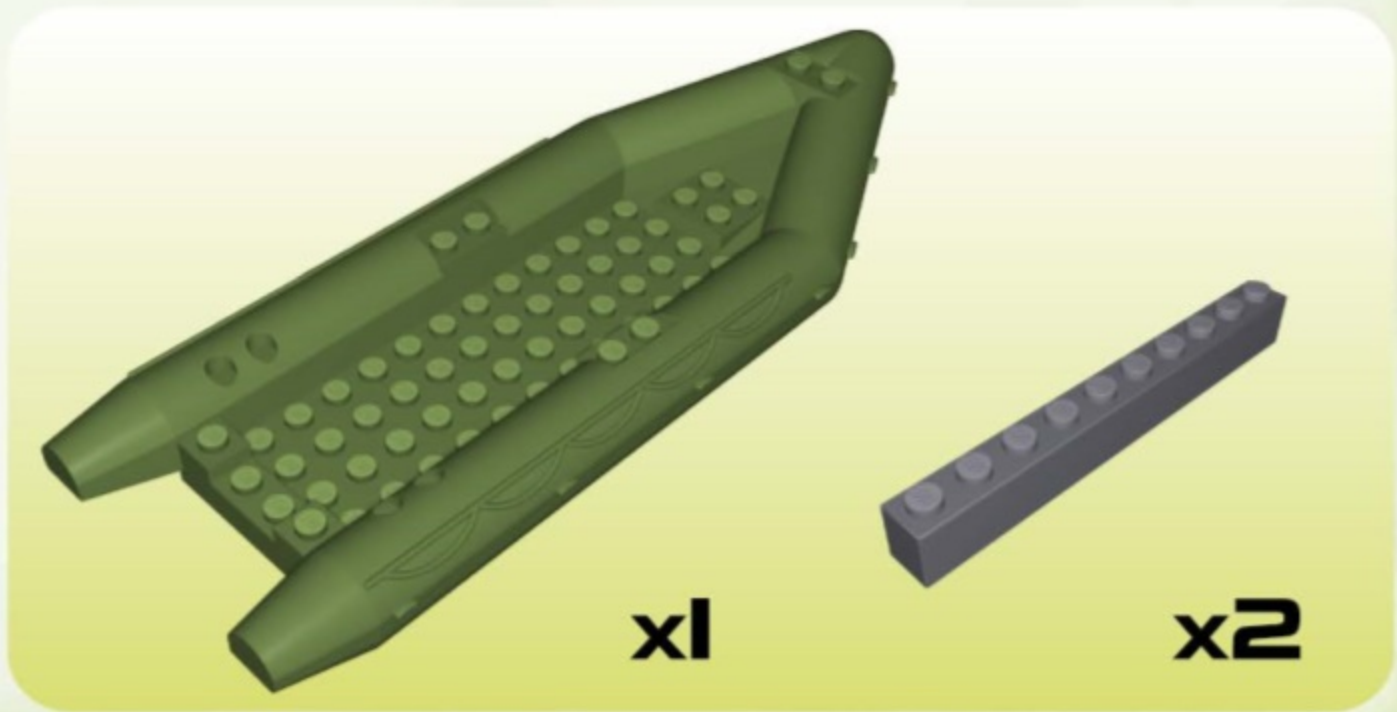

RIVER PATROL BOAT

Printed in EU

WARNING: CHOKING HAZARD-
Toy contains small parts.
Not for children under 3 years.

1

x1

x2

2

3