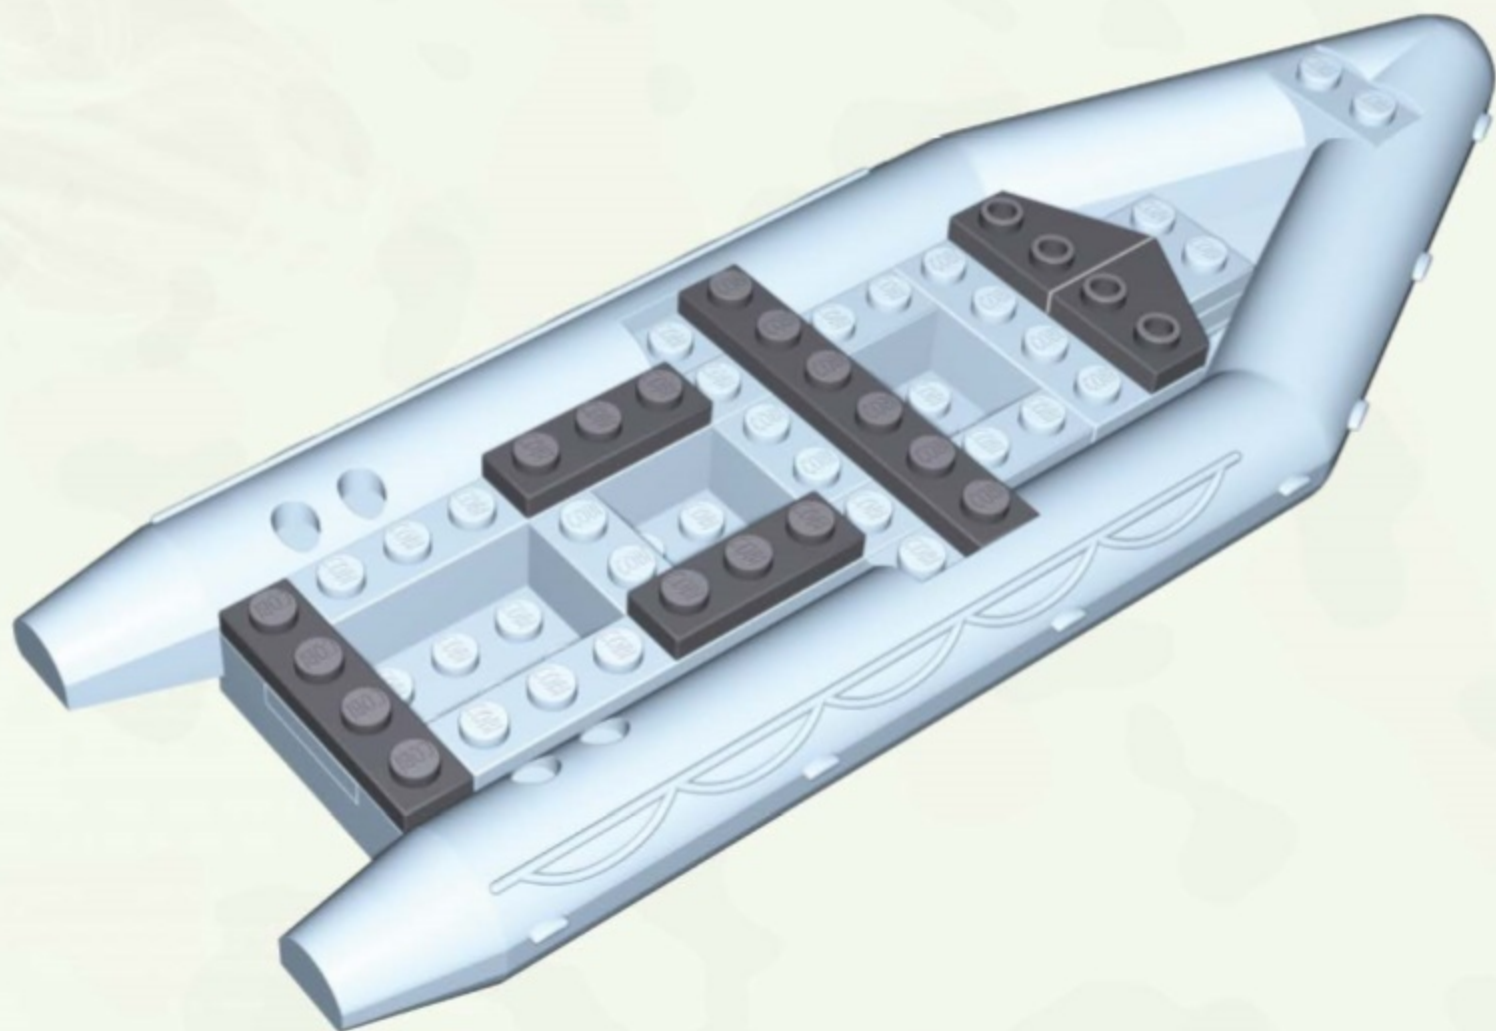

RIVER PATROL BOAT

Printed in EU

WARNING: CHOKING HAZARD-
Toy contains small parts.
Not for children under 3 years.

1

x1

x2

2

3