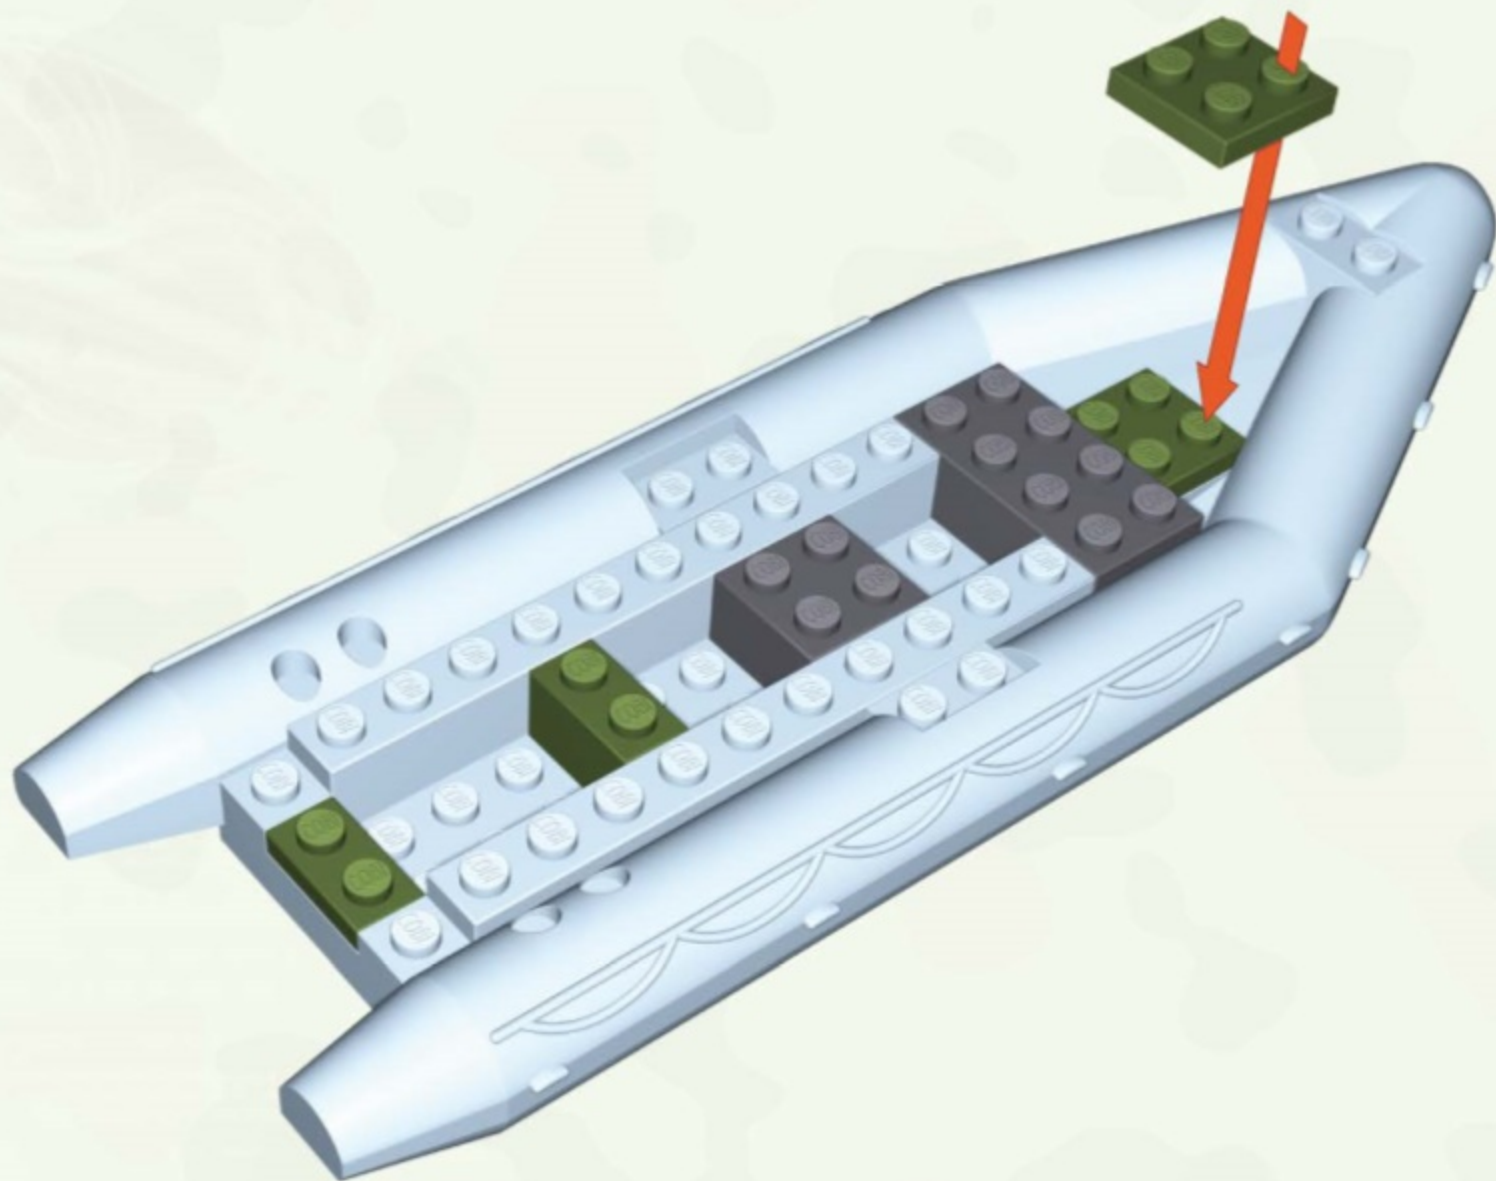

RIVER PATROL BOAT

Printed in EU

WARNING: CHOKING HAZARD-
Toy contains small parts.
Not for children under 3 years.

1

x1

x2

2

3