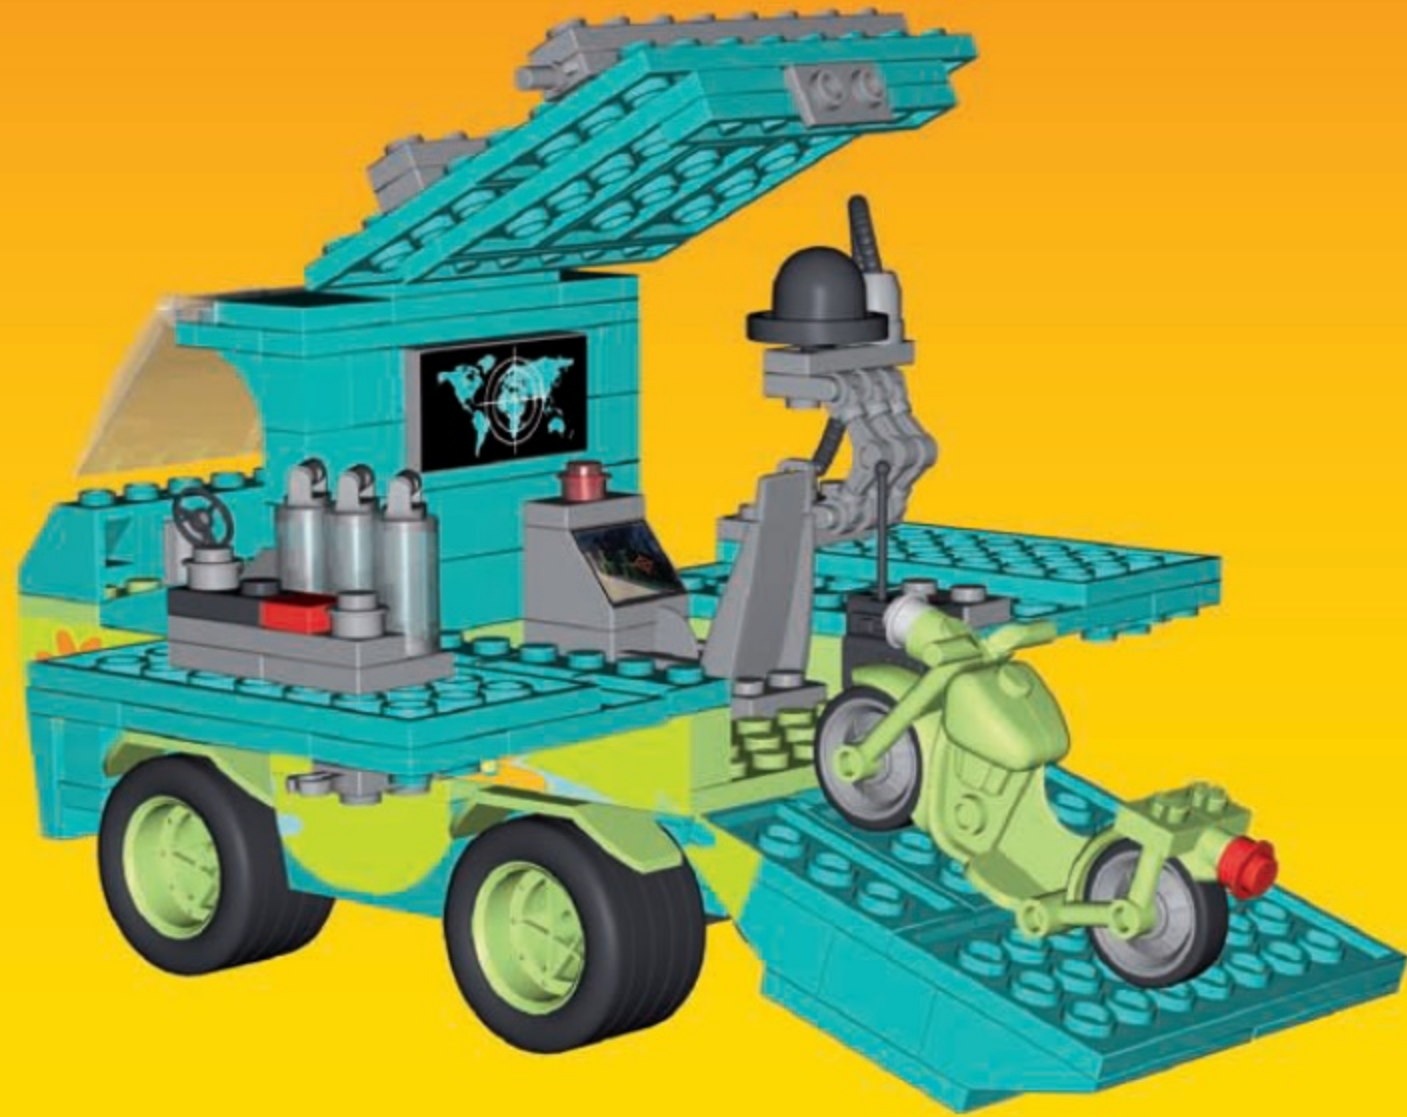

Printed in EU

SCOOBY & FRED FIGURES

2 IN 1

# Mystery Machine Playset

**WARNING: CHOKING HAZARD-**  
Toy contains small parts.  
Not for children under 3 years.

BE CAREFUL: NOTICE THE DIFFERENCE

A

B

1

x1

x1