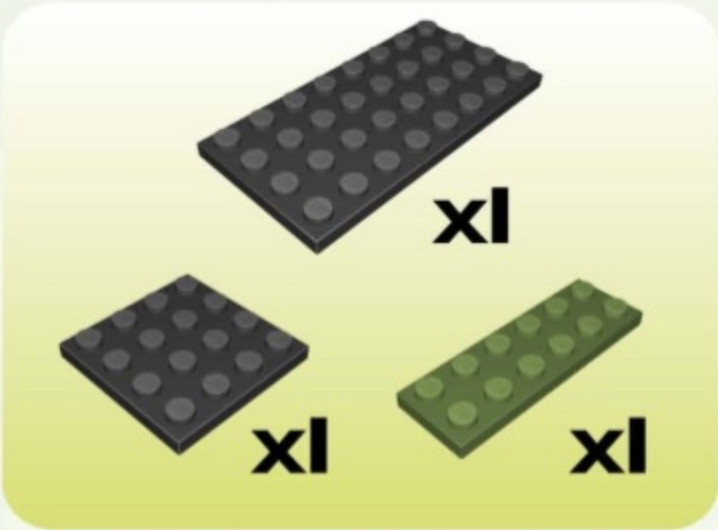

MILITARY CHECKPOINT

Printed in EU

WARNING: CHOKING HAZARD-
Toy contains small parts.
Not for children under 3 years.

1

2

3

4

5