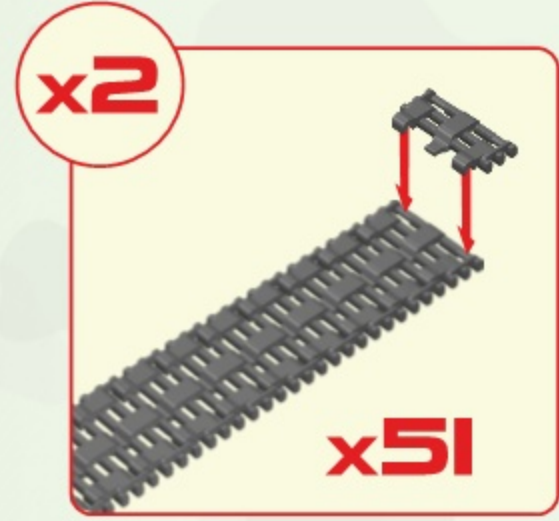

SHERMAN M4A1

Printed in EU

WARNING: CHOKING HAZARD-
Toy contains small parts.
Not for children under 3 years.

BE CAREFUL: NOTICE THE DIFFERENCE

(A) (B) (C) (D)

UWAGA: RÓŻNE KLOCKI

A yellow rectangular box with a black border. It contains four different LEGO parts labeled A, B, C, and D. A and B are black pins of different lengths. C and D are green bricks of different shapes. Below the box is the text 'UWAGA: RÓŻNE KLOCKI'.

9

x2

x2

10

13

14

23

24

25

26

27

28

-  x1
-  x1
-  x1
-  x2

29

-  x1
-  x2
-  x1
-  x1

30