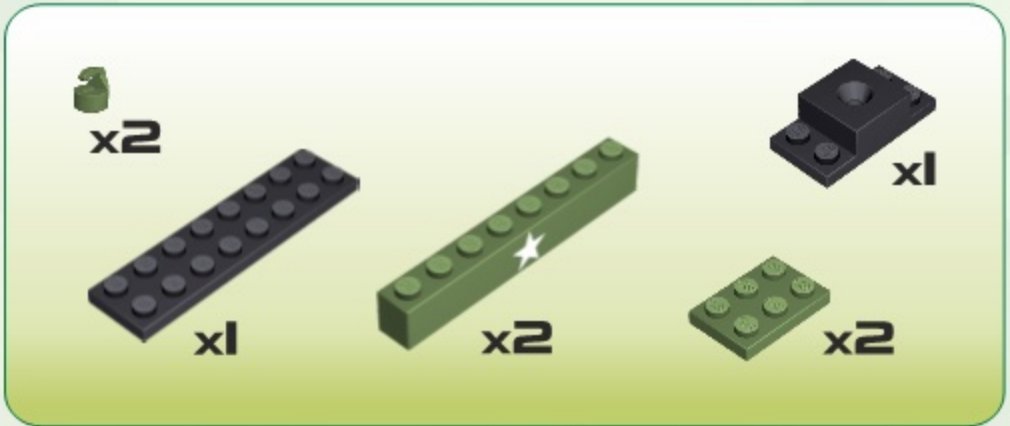

SHERMAN M4A1

Printed in EU

WARNING: CHOKING HAZARD-
Toy contains small parts.
Not for children under 3 years.

BE CAREFUL: NOTICE THE DIFFERENCE

(A) (B) (C) (D)

UWAGA: RÓŻNE KLOCKI

A yellow rectangular box with a black border. It contains four different LEGO parts labeled A, B, C, and D. A and B are black pins of different lengths. C and D are green bricks of different shapes. Below the box is the text 'UWAGA: RÓŻNE KLOCKI'.

9

x2

x2

10

13

14

23

24

25

26

27

28

-  x1
-  x1
-  x1
-  x2

29

-  x1
-  x2
-  x1
-  x1

30