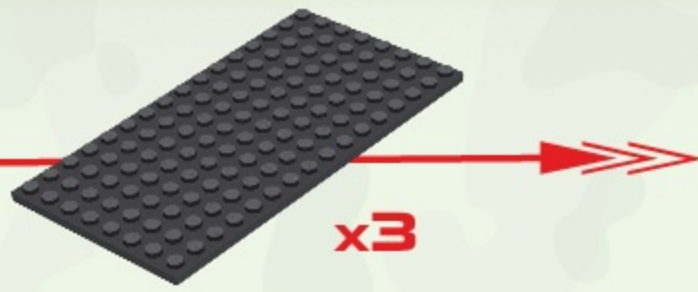

SHERMAN M4A1

Printed in EU

WARNING: CHOKING HAZARD-
Toy contains small parts.
Not for children under 3 years.

BE CAREFUL: NOTICE THE DIFFERENCE

(A) (B) (C) (D)

UWAGA: RÓŻNE KLOCKI

A yellow rectangular box with a black border. It contains four different LEGO parts labeled A, B, C, and D. A and B are black pins of different lengths. C and D are green bricks of different shapes. Below the box is the text 'UWAGA: RÓŻNE KLOCKI'.