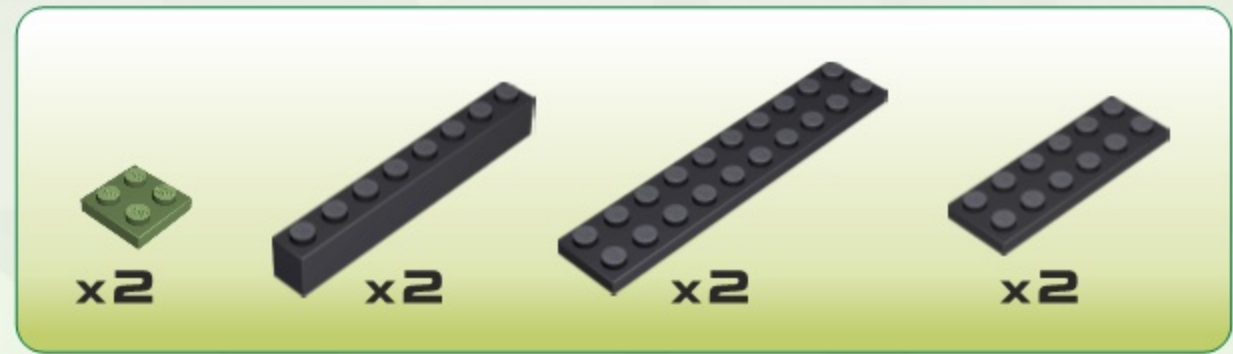

SHERMAN M4A1

Printed in EU

WARNING: CHOKING HAZARD-
Toy contains small parts.
Not for children under 3 years.

BE CAREFUL: NOTICE THE DIFFERENCE

(A) (B) (C) (D)

UWAGA: RÓŻNE KLOCKI

A yellow rectangular box with a black border. It contains four different LEGO parts labeled A, B, C, and D. A and B are black pins of different lengths. C and D are green bricks of different shapes. Below the box is the text 'UWAGA: RÓŻNE KLOCKI'.

1

2

3

4

5

6

7

8

9

x2

x2

10

13

14

23

24