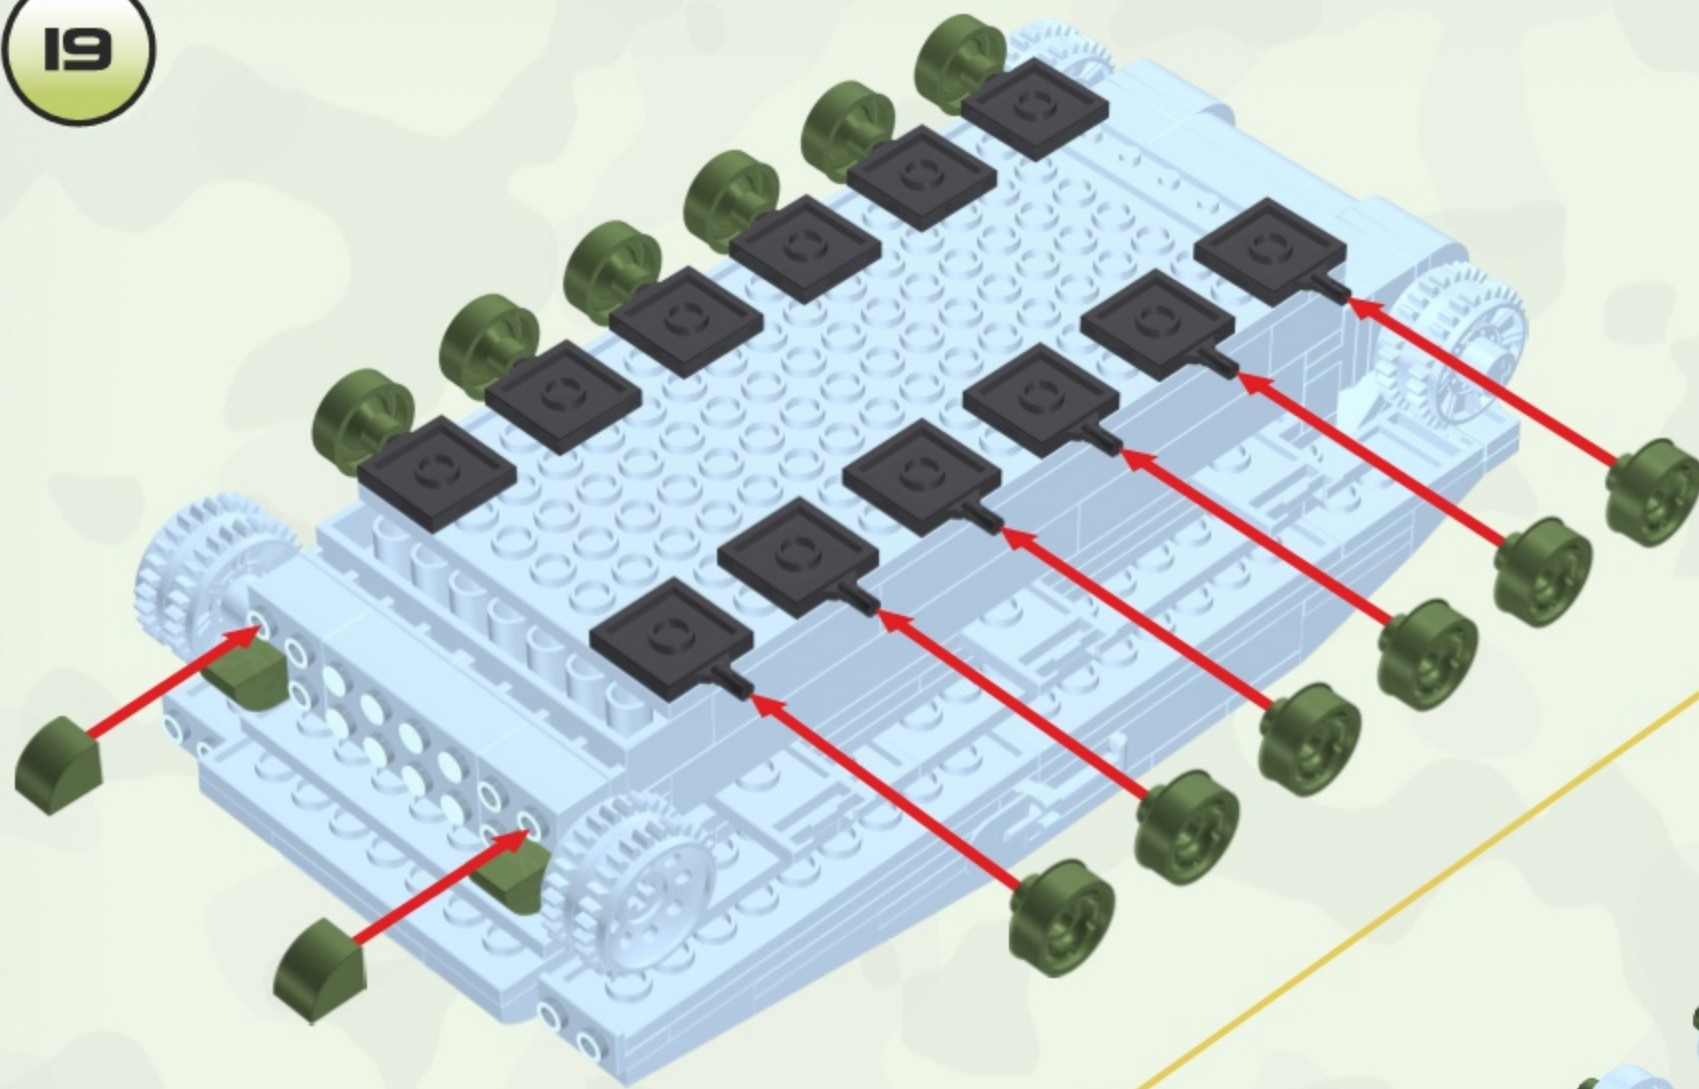

SHERMAN M4A1

Printed in EU

WARNING: CHOKING HAZARD-
Toy contains small parts.
Not for children under 3 years.

BE CAREFUL: NOTICE THE DIFFERENCE

(A) (B) (C) (D)

UWAGA: RÓŻNE KLOCKI

A yellow rectangular box with a black border. It contains four different LEGO parts labeled A, B, C, and D. A and B are black pins of different lengths. C and D are green bricks of different shapes. Below the box is the text 'UWAGA: RÓŻNE KLOCKI'.

9

x2

x2

10

13

14

23

24

25

26

27

28

-  x1
-  x1
-  x1
-  x2

29

-  x1
-  x2
-  x1
-  x1

30

31

-  x1
-  x1
-  x1
-  x1

32

33

34

35

36

37