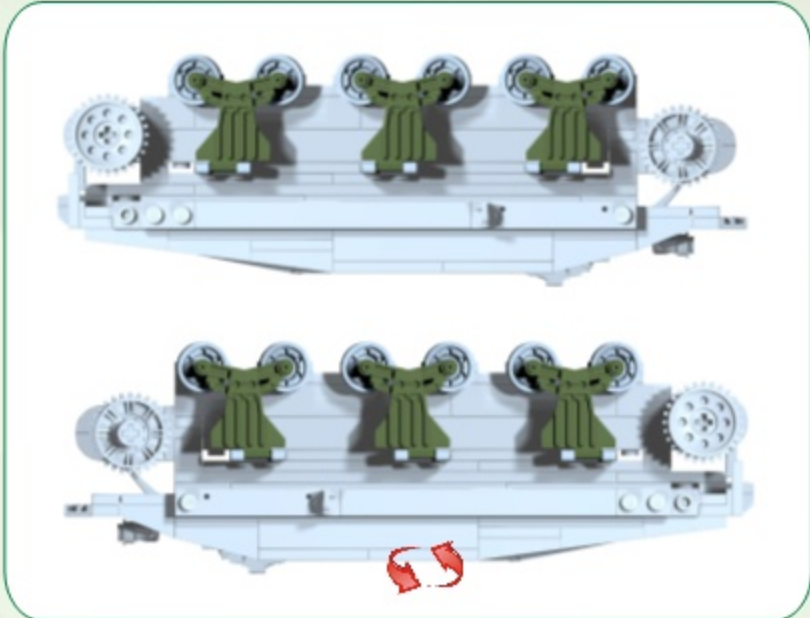

SHERMAN M4A1

Printed in EU

WARNING: CHOKING HAZARD-
Toy contains small parts.
Not for children under 3 years.

BE CAREFUL: NOTICE THE DIFFERENCE

(A) (B) (C) (D)

UWAGA: RÓŻNE KLOCKI

A yellow rectangular box with a black border. It contains four different LEGO parts labeled A, B, C, and D. A and B are black pins of different lengths. C and D are green bricks of different shapes. Below the box is the text 'UWAGA: RÓŻNE KLOCKI'.

9

x2

x2

10

13

14

23

24

25

26

27

28

-  x1
-  x1
-  x1
-  x2

29

-  x1
-  x2
-  x1
-  x1

30