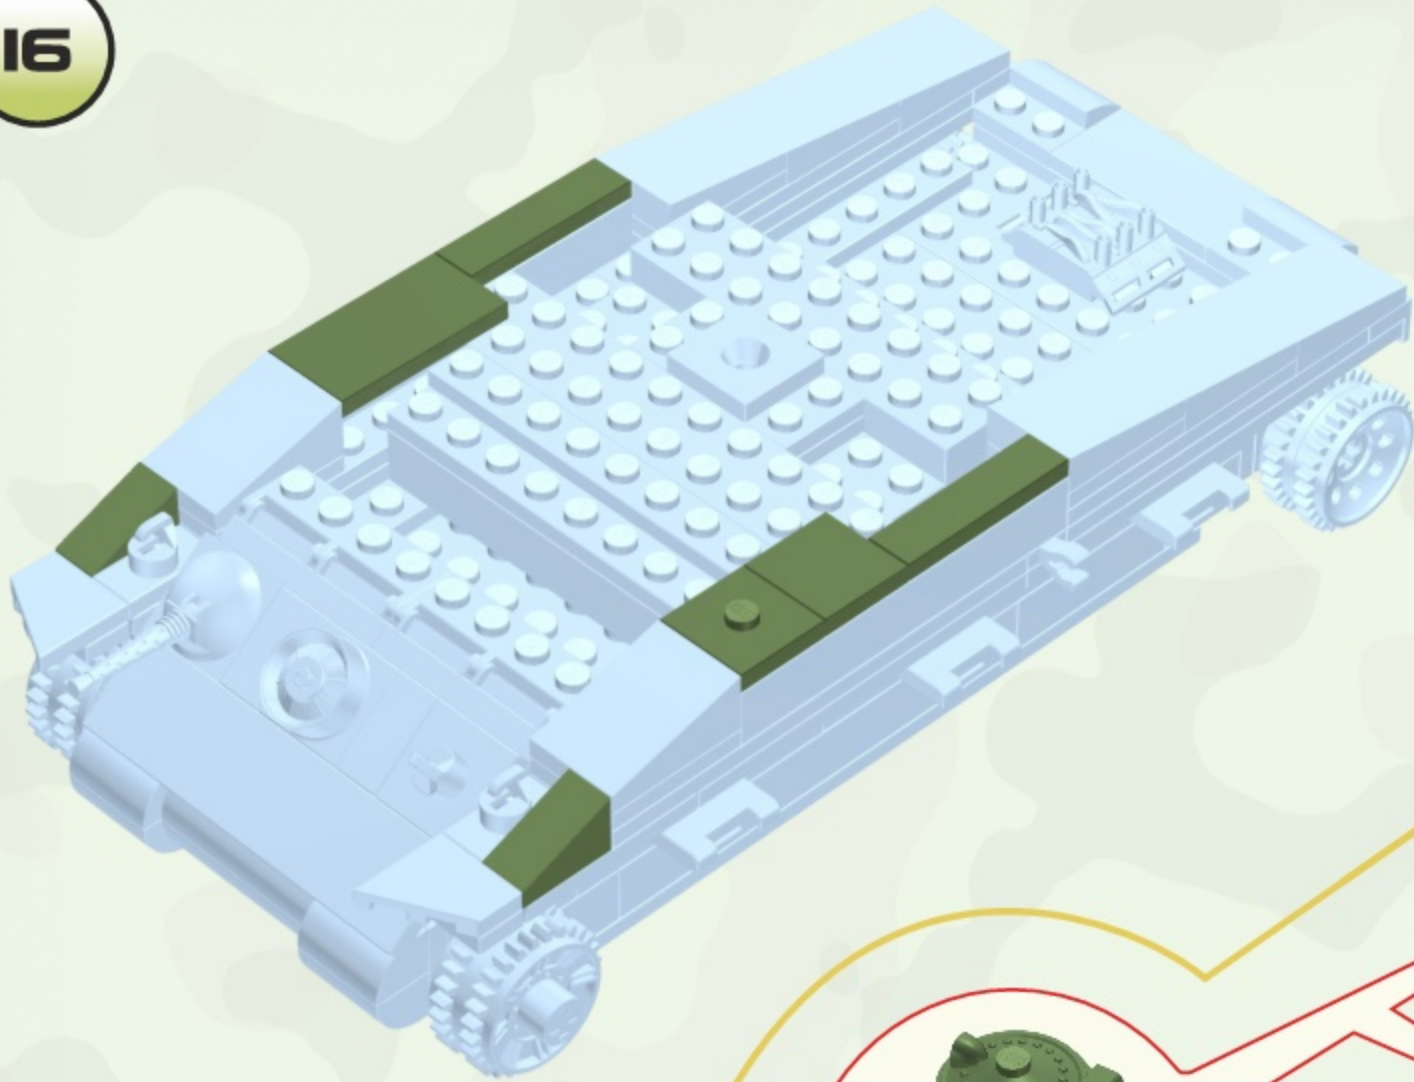

SHERMAN M4A1

Printed in EU

WARNING: CHOKING HAZARD-
Toy contains small parts.
Not for children under 3 years.

BE CAREFUL: NOTICE THE DIFFERENCE

(A) (B) (C) (D)

UWAGA: RÓŻNE KLOCKI

A yellow rectangular box with a black border. It contains four different LEGO parts labeled A, B, C, and D. A and B are black pins of different lengths. C and D are green bricks of different shapes. Below the box is the text 'UWAGA: RÓŻNE KLOCKI'.

9

x2

x2

10

13

14

23

24

25

26

27

28

-  x1
-  x1
-  x1
-  x2

29

-  x1
-  x2
-  x1
-  x1

30