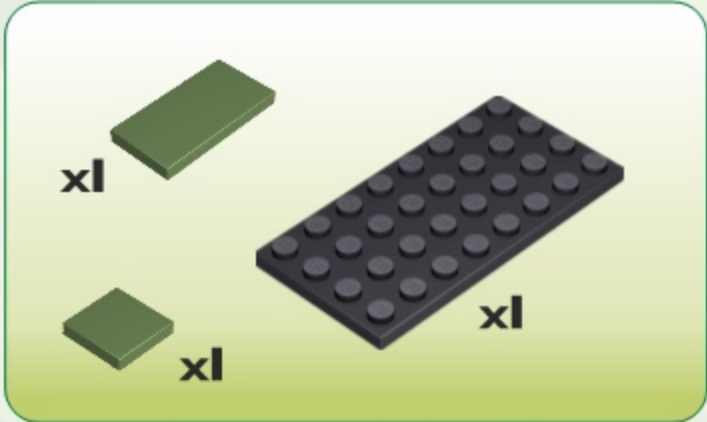

SHERMAN M4A1

Printed in EU

WARNING: CHOKING HAZARD-
Toy contains small parts.
Not for children under 3 years.

BE CAREFUL: NOTICE THE DIFFERENCE

(A) (B) (C) (D)

UWAGA: RÓŻNE KLOCKI

A yellow rectangular box with a black border. It contains four different LEGO parts labeled A, B, C, and D. A and B are black pins of different lengths. C and D are green bricks of different shapes. Below the box is the text 'UWAGA: RÓŻNE KLOCKI'.

9

x2

x2

10

13

14

23

24

25

26

27

28

-  x1
-  x1
-  x1
-  x2

29

-  x1
-  x2
-  x1
-  x1

30