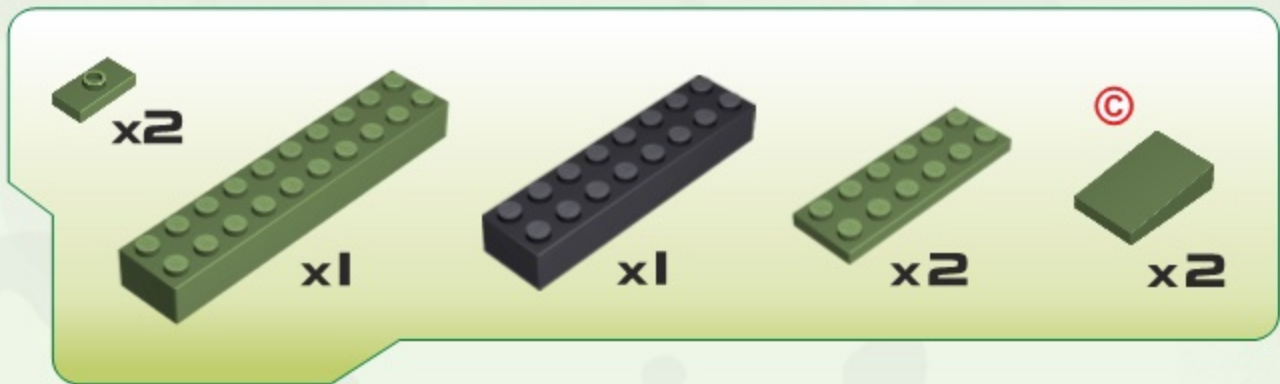

SHERMAN M4A1

Printed in EU

WARNING: CHOKING HAZARD-
Toy contains small parts.
Not for children under 3 years.

BE CAREFUL: NOTICE THE DIFFERENCE

(A) (B) (C) (D)

UWAGA: RÓŻNE KLOCKI

A yellow rectangular box with a black border. It contains four different LEGO parts labeled A, B, C, and D. A and B are black pins of different lengths. C and D are green bricks of different shapes. Below the box is the text 'UWAGA: RÓŻNE KLOCKI'.

9

x2

x2

10

13

14

23

24

25

26

27

28

-  x1
-  x1
-  x1
-  x2

29

-  x1
-  x2
-  x1
-  x1

30