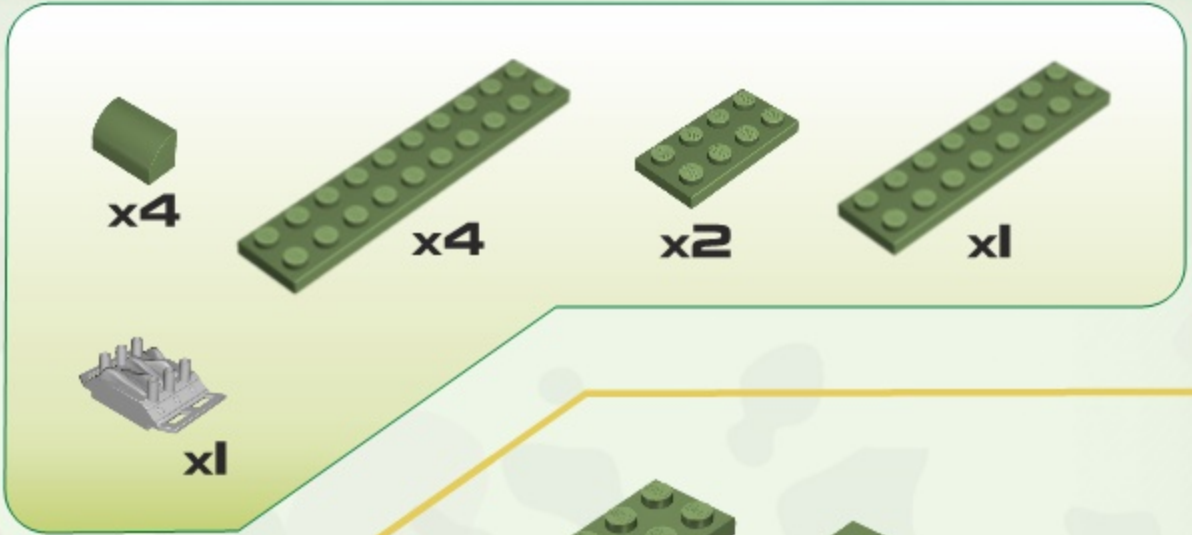

SHERMAN M4A1

Printed in EU

WARNING: CHOKING HAZARD-
Toy contains small parts.
Not for children under 3 years.

BE CAREFUL: NOTICE THE DIFFERENCE

(A) (B) (C) (D)

UWAGA: RÓŻNE KLOCKI

A yellow rectangular box with a black border. It contains four different LEGO parts labeled A, B, C, and D. A and B are black pins of different lengths. C and D are green bricks of different shapes. Below the box is the text 'UWAGA: RÓŻNE KLOCKI'.

1

2

3

4

5

6

7

8

9

x2

x2

10

13

14

23

24