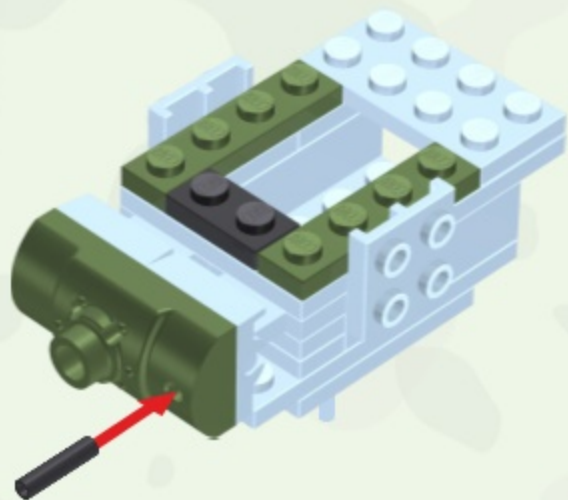

28

- x1
- x1
- x1
- x2

29

- x1
- x2
- x1
- x1

30

31

- x1
- x1
- x1
- x1