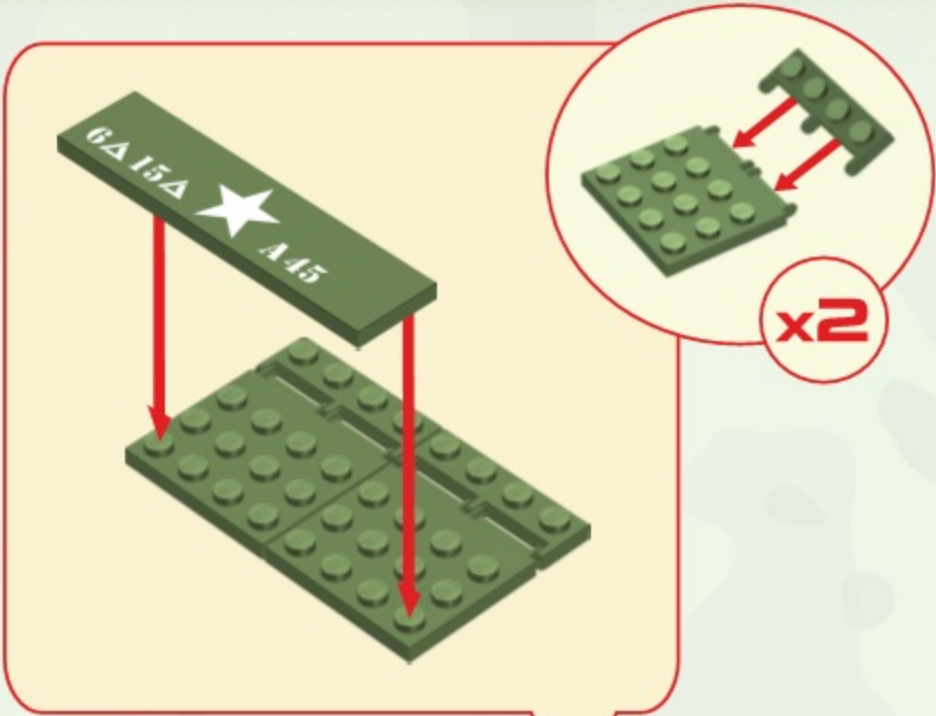

SHERMAN M4A1

Printed in EU

WARNING: CHOKING HAZARD-
Toy contains small parts.
Not for children under 3 years.

BE CAREFUL: NOTICE THE DIFFERENCE

(A) (B) (C) (D)

UWAGA: RÓŻNE KLOCKI

A yellow rectangular box with a black border. It contains four different LEGO parts labeled A, B, C, and D. A and B are black pins of different lengths. C and D are green bricks of different shapes. Below the box is the text 'UWAGA: RÓŻNE KLOCKI'.

9

x2

x2

10

13

14

23

24

25

26

27

28

-  x1
-  x1
-  x1
-  x2

29

-  x1
-  x2
-  x1
-  x1

30