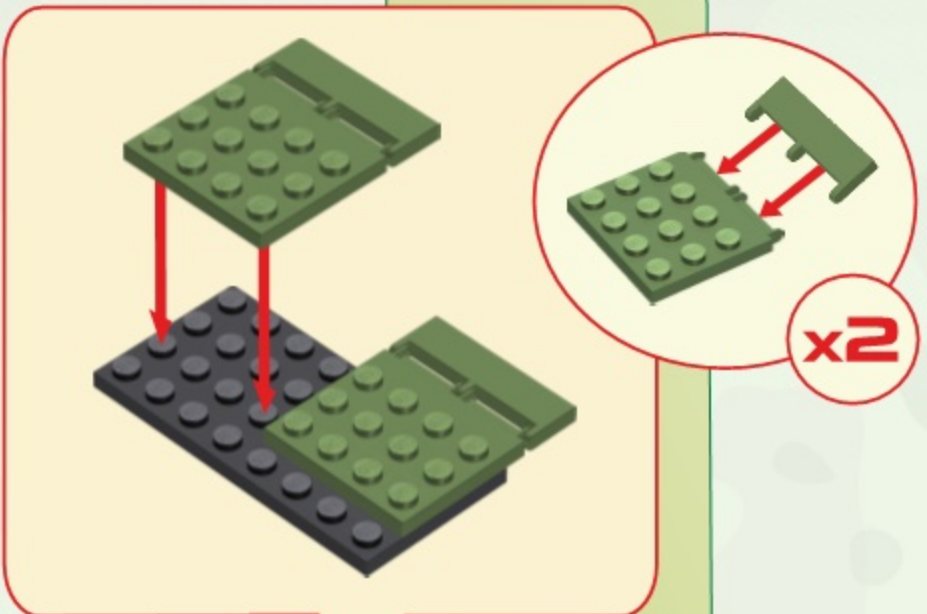

SHERMAN M4A1

Printed in EU

WARNING: CHOKING HAZARD-
Toy contains small parts.
Not for children under 3 years.

BE CAREFUL: NOTICE THE DIFFERENCE

(A) (B) (C) (D)

UWAGA: RÓŻNE KLOCKI

A yellow rectangular box with a black border. It contains four different LEGO parts labeled A, B, C, and D. A and B are black pins of different lengths. C and D are green bricks of different shapes. Below the box is the text 'UWAGA: RÓŻNE KLOCKI'.

9

x2

x2

10

13

14

23

24

25

26

27

28

-  x1
-  x1
-  x1
-  x2

29

-  x1
-  x2
-  x1
-  x1

30