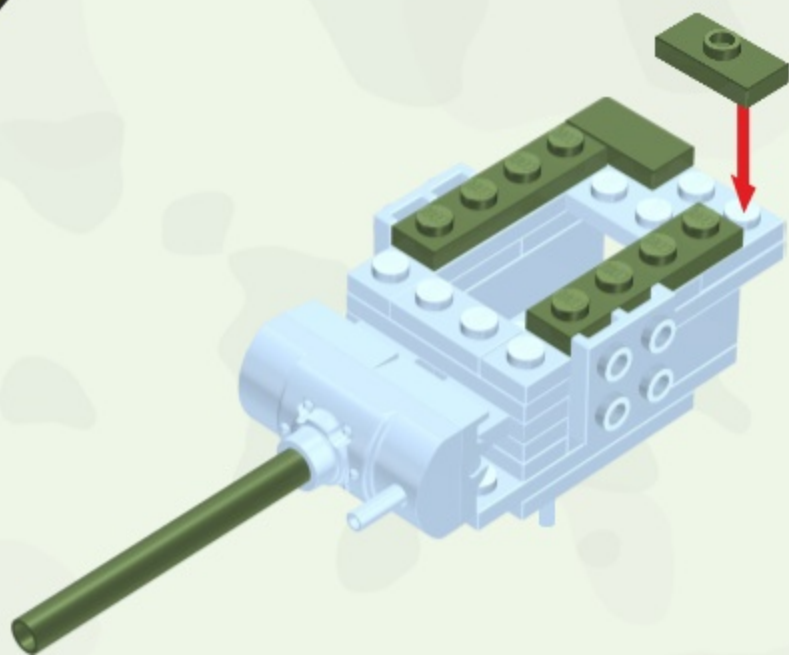

- x1
- x1
- x1
- x2

29