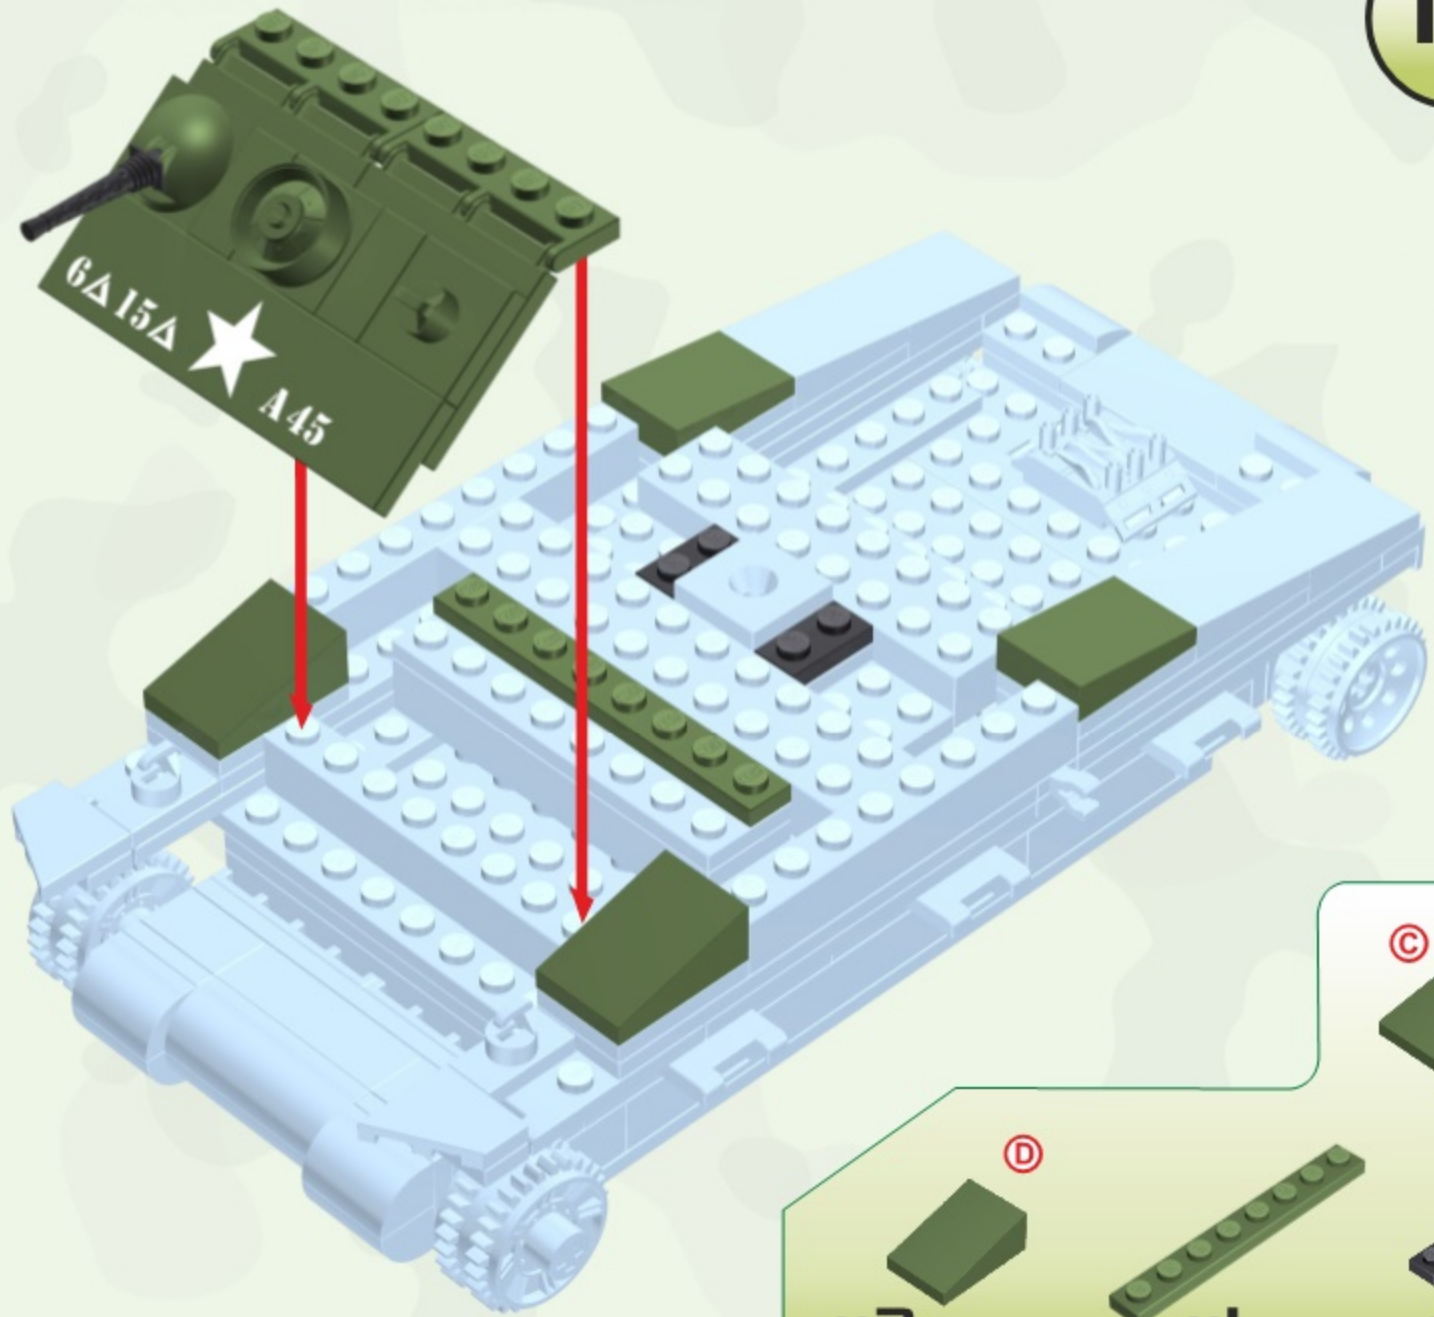

SHERMAN M4A1

Printed in EU

WARNING: CHOKING HAZARD-
Toy contains small parts.
Not for children under 3 years.

BE CAREFUL: NOTICE THE DIFFERENCE

(A) (B) (C) (D)

UWAGA: RÓŻNE KLOCKI

A yellow rectangular box with a black border. It contains four different LEGO parts labeled A, B, C, and D. A and B are black pins of different lengths. C and D are green bricks of different shapes. Below the box is the text 'UWAGA: RÓŻNE KLOCKI'.

9

x2

x2

10

13

14

23

24

25

26

27

28

-  x1
-  x1
-  x1
-  x2

29

-  x1
-  x2
-  x1
-  x1

30

31

-  x1
-  x1
-  x1
-  x1

32

33

34

35

36

37