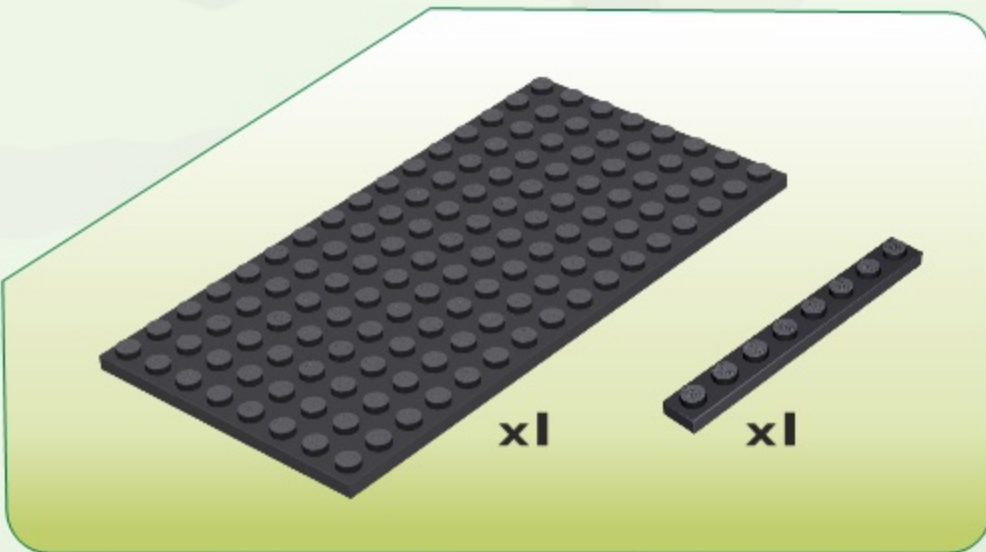

BE CAREFUL: NOTICE THE DIFFERENCE

(A) (B) (C) (D)

UWAGA: RÓŻNE KLOCKI

A yellow rectangular box with a black border. It contains four different LEGO parts labeled A, B, C, and D. A and B are black pins of different lengths. C and D are green bricks of different shapes. Below the box is the text 'UWAGA: RÓŻNE KLOCKI'.

1