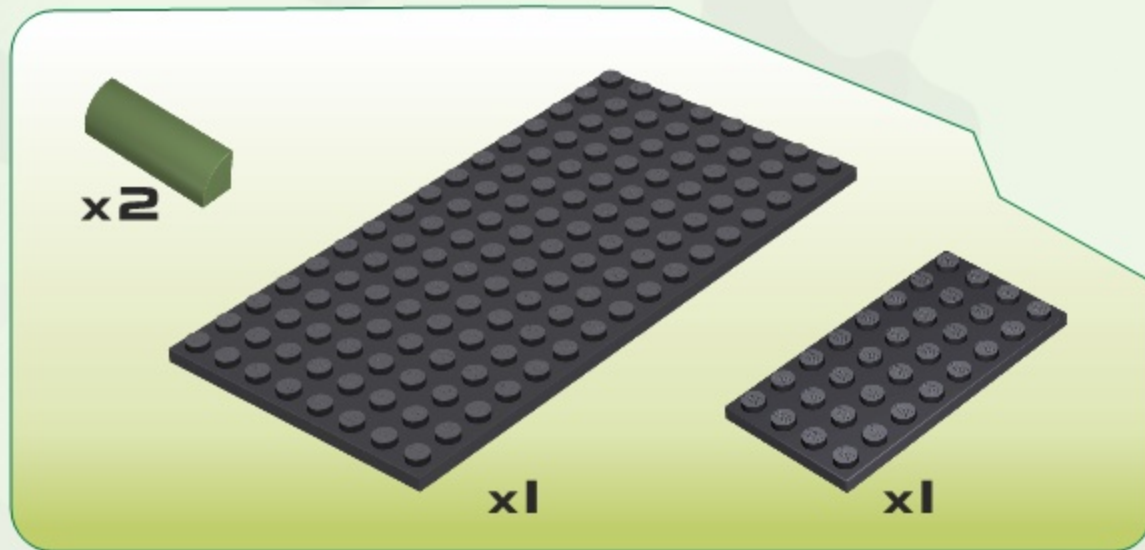

SHERMAN M4A1

Printed in EU

WARNING: CHOKING HAZARD-
Toy contains small parts.
Not for children under 3 years.

BE CAREFUL: NOTICE THE DIFFERENCE

(A) (B) (C) (D)

UWAGA: RÓŻNE KLOCKI

A yellow rectangular box with a black border. It contains four different LEGO parts labeled A, B, C, and D. A and B are black pins of different lengths. C and D are green bricks of different shapes. Below the box is the text 'UWAGA: RÓŻNE KLOCKI'.

1

2

3

4

5

6

7

8