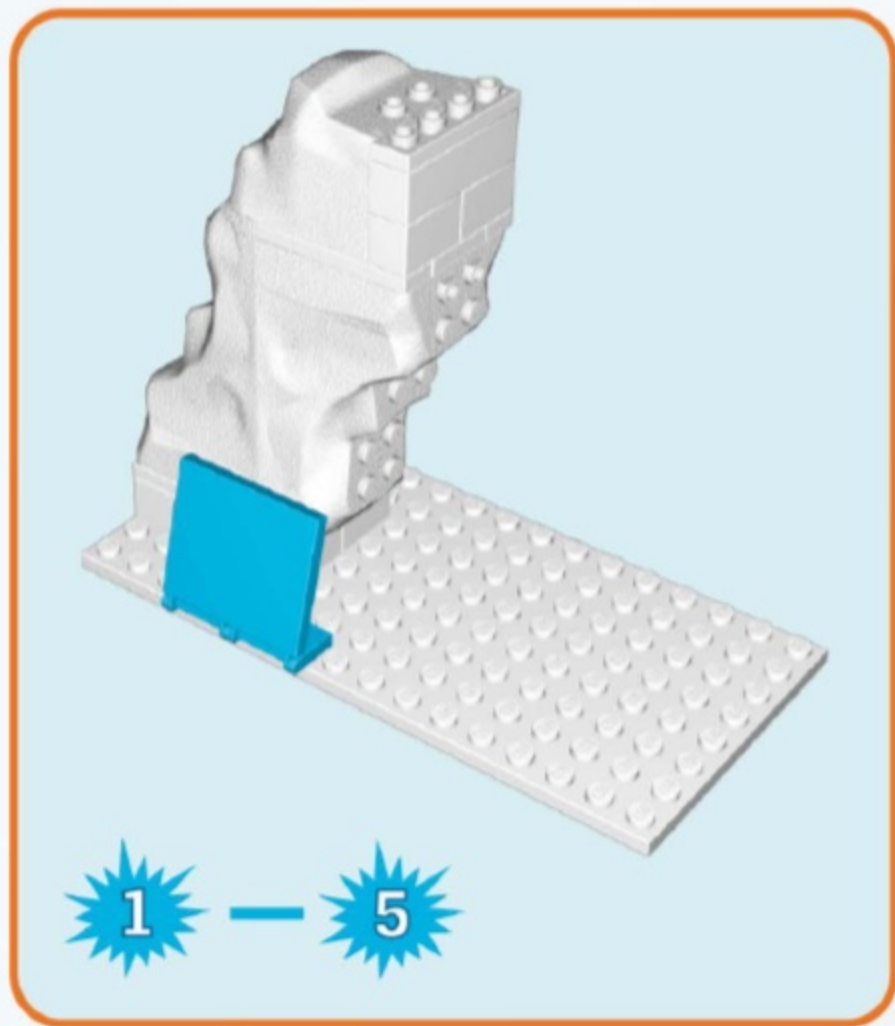

DREAMWORKS
PENGUINS
of MADAGASCAR

5+

CE

WARNING: CHOKING HAZARD-
Toy contains small parts.
Not for children under 3 years.

Printed in EU

1

2

x1