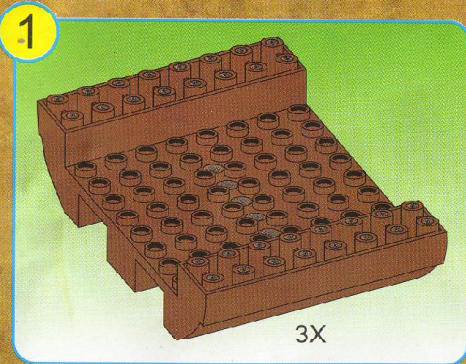

ENLIGHTEN
启蒙

BrickTM

Pirates
Series

Corsair Series:
BLACK PEARL

308
AGES 9+

黑珍珠

4

45CM