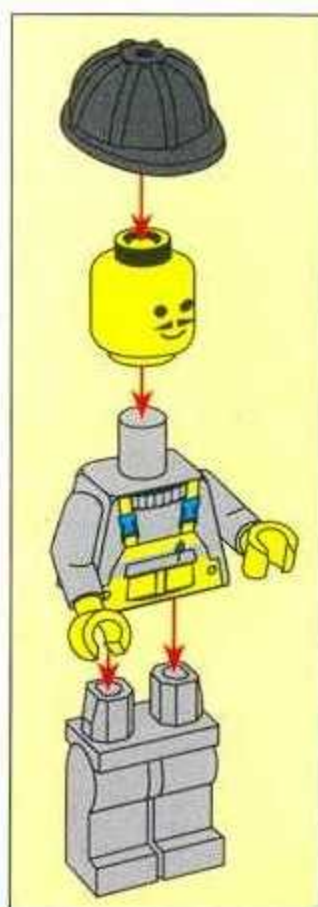

Work

704

33 pcs

AGES 6+

TIP LORRY

翻斗车

5

6