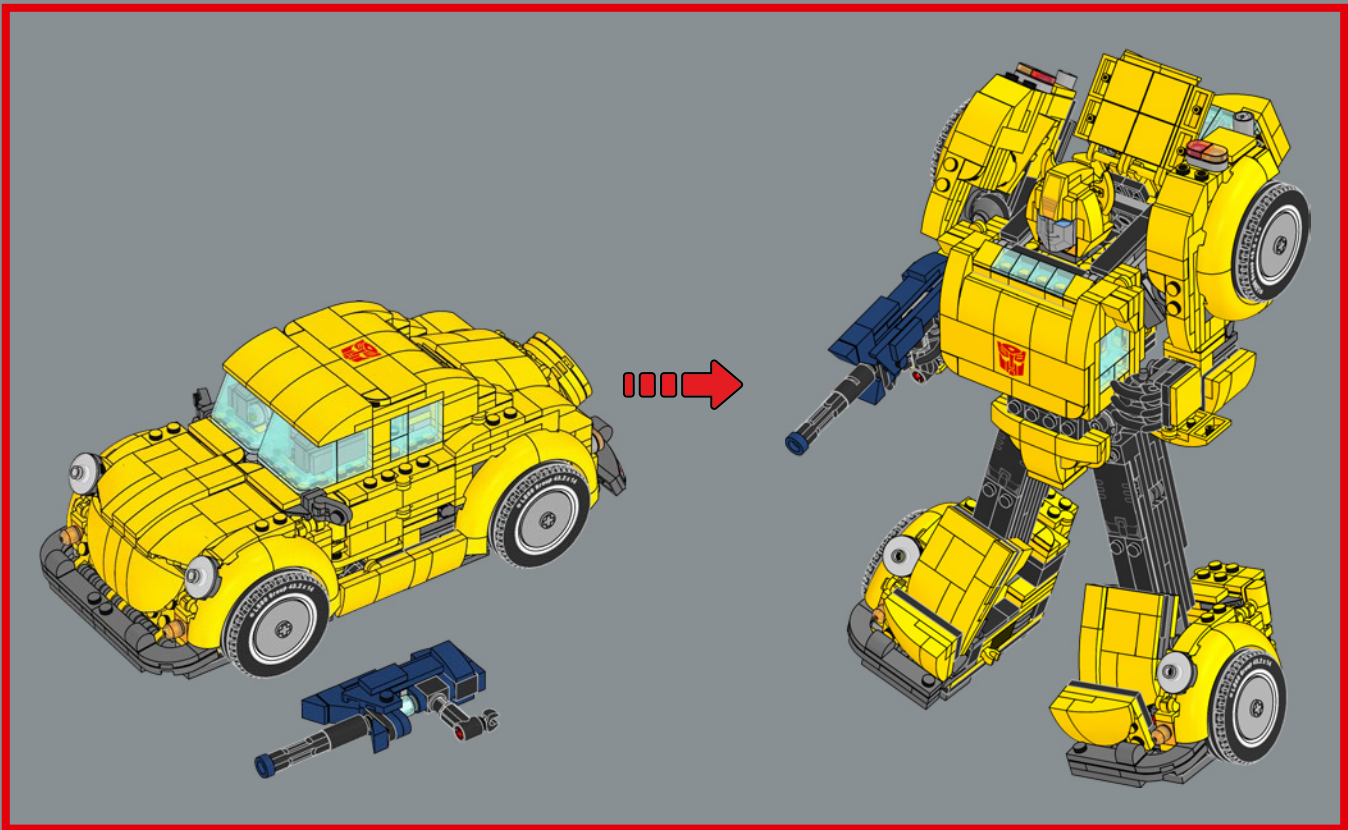

4

5

BUMBLEBEE

FUNCTION: SCOUT
 "The least likely can be the most dangerous"

STRENGTH:	2	RANK:	7
INTELLIGENCE:	8	COURAGE:	10
SPEED:	4	FIREPOWER:	1
ENDURANCE:	7	SKILL:	7

Nascosta dietro la targa, c'è una piccola ape.