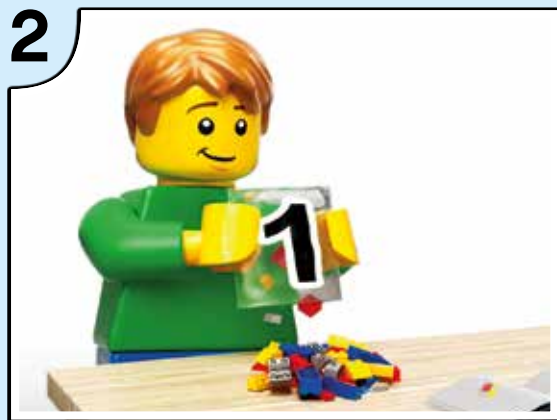

The LEGO logo is displayed in its characteristic yellow font with a black outline, set against a red square background.

JUNIORS

EASY TO BUILD

10739

WARNING: CHOKING HAZARD.
Small parts. Not for children under 3 years.

LEGO.com/juniors

THE
NINJAGO
MOVIE

FACILE À CONSTRUIRE

FÁCIL DE CONSTRUIR

AVERTISSEMENT : RISQUE D'ÉTOUFFEMENT.

Contient des petites pièces. Ne convient pas aux enfants de moins de 3 ans.

ADVERTENCIA: PELIGRO DE ASFIXIA.