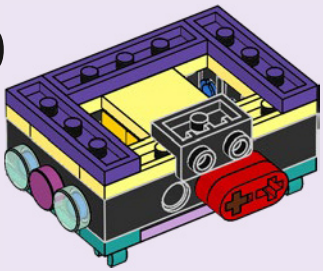

10

11

12

1

2

3

4

5

⚠ **AVERTISSEMENT :**
RISQUE D'ÉTOUFFEMENT.
Contient des petites pièces.
Ne convient pas aux enfants
de moins de 3 ans.

⚠ **ADVERTENCIA:**
PELIGRO DE ASFIXIA.
No recomendado para niños
menores de 3 años.
Contiene piezas pequeñas.

13

LEGO.com/service

LEGO, the LEGO logo and the FRIENDS logo are trademarks of the/son des marques de commerce du/son marcas registradas de LEGO Group. ©2021 The LEGO Group. 6366614