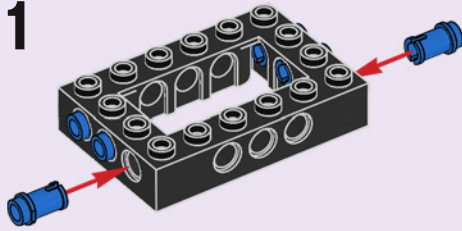

LEGO

30414

Friends

LEGO.com/friends

WARNING: CHOKING HAZARD.
Small parts. Not for children under 3 years.

6366614

WIN

GO TO WWW.LEGO.COM/RB2021 TO FILL OUT A SHORT SURVEY ON THIS PRODUCT FOR A CHANCE TO WIN A COOL LEGO SET.

Terms & Conditions apply

LEGO.com/RB2021

GAGNE
Rendez-vous au www.LEGO.com/RB2021 pour remplir un court questionnaire sur ce produit et courir la chance de gagner un fantastique ensemble LEGO®.
Voir Conditions Générales

GANA
Visita www.LEGO.com/RB2021 y responde una breve encuesta sobre este producto. ¡Puedes ganar un fantástico set LEGO®!
Términos y Condiciones aplicables