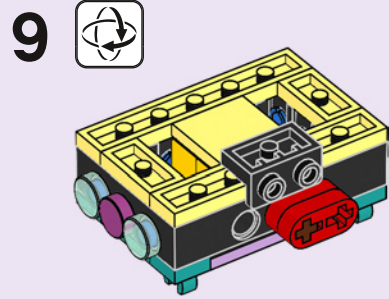

LEGO

30414

Friends

LEGO.com/friends

WARNING: CHOKING HAZARD.
Small parts. Not for children under 3 years.

6366614

WIN

GO TO WWW.LEGO.COM/RB2021 TO FILL OUT A SHORT SURVEY ON THIS PRODUCT FOR A CHANCE TO WIN A COOL LEGO SET.

Terms & Conditions apply

LEGO.com/RB2021

GAGNE
Rendez-vous au www.LEGO.com/RB2021 pour remplir un court questionnaire sur ce produit et courir la chance de gagner un fantastique ensemble LEGO®.
Voir Conditions Générales

GANA
Visita www.LEGO.com/RB2021 y responde una breve encuesta sobre este producto. ¡Puedes ganar un fantástico set LEGO®!
Términos y Condiciones aplicables