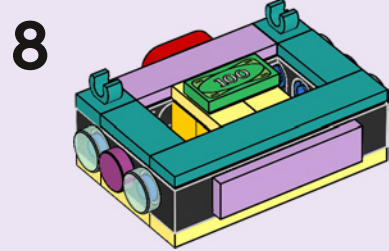

LEGO

30414

Friends

LEGO.com/friends

WARNING: CHOKING HAZARD.
Small parts. Not for children under 3 years.

6366614

WIN

GO TO WWW.LEGO.COM/RB2021 TO FILL OUT A SHORT SURVEY ON THIS PRODUCT FOR A CHANCE TO WIN A COOL LEGO SET.

Terms & Conditions apply

LEGO.com/RB2021

GAGNE
Rendez-vous au www.LEGO.com/RB2021 pour remplir un court questionnaire sur ce produit et courir la chance de gagner un fantastique ensemble LEGO®.
Voir Conditions Générales

GANA
Visita www.LEGO.com/RB2021 y responde una breve encuesta sobre este producto. ¡Puedes ganar un fantástico set LEGO®!
Términos y Condiciones aplicables