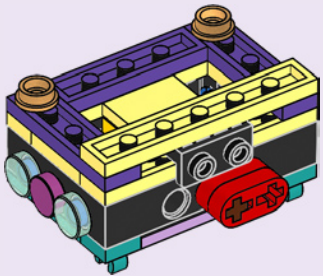

10

11

12

1

2

3

4

5

⚠ **AVERTISSEMENT :**
RISQUE D'ÉTOUFFEMENT.
Contient des petites pièces.
Ne convient pas aux enfants
de moins de 3 ans.

⚠ **ADVERTENCIA:**
PELIGRO DE ASFIXIA.
No recomendado para niños
menores de 3 años.
Contiene piezas pequeñas.

13

LEGO.com/service

LEGO, the LEGO logo and the FRIENDS logo are trademarks of the/son des marques de commerce du/son marcas registradas de LEGO Group. ©2021 The LEGO Group. 6366614