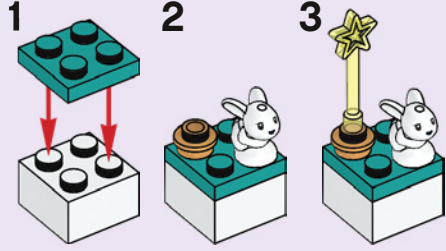

LEGO

30414

Friends

LEGO.com/friends

WARNING: CHOKING HAZARD.
Small parts. Not for children under 3 years.

6366614

WIN

GO TO WWW.LEGO.COM/RB2021 TO FILL OUT A SHORT SURVEY ON THIS PRODUCT FOR A CHANCE TO WIN A COOL LEGO SET.

Terms & Conditions apply

LEGO.com/RB2021

GAGNE
Rendez-vous au www.LEGO.com/RB2021 pour remplir un court questionnaire sur ce produit et courir la chance de gagner un fantastique ensemble LEGO®.
Voir Conditions Générales

GANA
Visita www.LEGO.com/RB2021 y responde una breve encuesta sobre este producto. ¡Puedes ganar un fantástico set LEGO®!
Términos y Condiciones aplicables