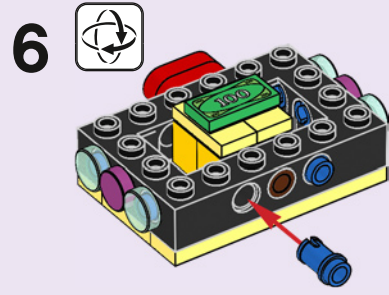

LEGO

30414

Friends

LEGO.com/friends

WARNING: CHOKING HAZARD.
Small parts. Not for children under 3 years.

6366614

WIN

GO TO WWW.LEGO.COM/RB2021 TO FILL OUT A SHORT SURVEY ON THIS PRODUCT FOR A CHANCE TO WIN A COOL LEGO SET.

Terms & Conditions apply

LEGO.com/RB2021

GAGNE
Rendez-vous au www.LEGO.com/RB2021 pour remplir un court questionnaire sur ce produit et courir la chance de gagner un fantastique ensemble LEGO®.
Voir Conditions Générales

GANA
Visita www.LEGO.com/RB2021 y responde una breve encuesta sobre este producto. ¡Puedes ganar un fantástico set LEGO®!
Términos y Condiciones aplicables