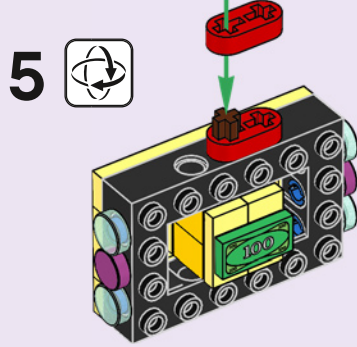

LEGO

30414

Friends

LEGO.com/friends

WARNING: CHOKING HAZARD.
Small parts. Not for children under 3 years.

6366614

WIN

GO TO WWW.LEGO.COM/RB2021 TO FILL OUT A SHORT SURVEY ON THIS PRODUCT FOR A CHANCE TO WIN A COOL LEGO SET.

Terms & Conditions apply

LEGO.com/RB2021

GAGNE
Rendez-vous au www.LEGO.com/RB2021 pour remplir un court questionnaire sur ce produit et courir la chance de gagner un fantastique ensemble LEGO®.
Voir Conditions Générales

GANA
Visita www.LEGO.com/RB2021 y responde una breve encuesta sobre este producto. ¡Puedes ganar un fantástico set LEGO®!
Términos y Condiciones aplicables