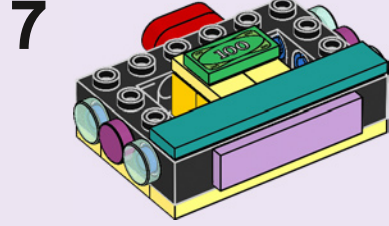

LEGO

30414

Friends

LEGO.com/friends

WARNING: CHOKING HAZARD.
Small parts. Not for children under 3 years.

6366614

WIN

GO TO WWW.LEGO.COM/RB2021 TO FILL OUT A SHORT SURVEY ON THIS PRODUCT FOR A CHANCE TO WIN A COOL LEGO SET.

Terms & Conditions apply

LEGO.com/RB2021

GAGNE
Rendez-vous au www.LEGO.com/RB2021 pour remplir un court questionnaire sur ce produit et courir la chance de gagner un fantastique ensemble LEGO®.
Voir Conditions Générales

GANA
Visita www.LEGO.com/RB2021 y responde una breve encuesta sobre este producto. ¡Puedes ganar un fantástico set LEGO®!
Términos y Condiciones aplicables