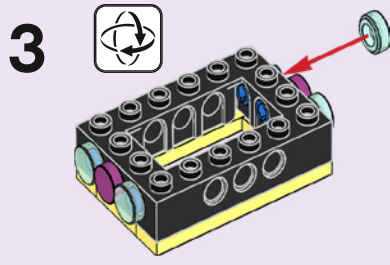

LEGO

30414

Friends

LEGO.com/friends

WARNING: CHOKING HAZARD.
Small parts. Not for children under 3 years.

6366614

WIN

GO TO WWW.LEGO.COM/RB2021 TO FILL OUT A SHORT SURVEY ON THIS PRODUCT FOR A CHANCE TO WIN A COOL LEGO SET.

Terms & Conditions apply

LEGO.com/RB2021

GAGNE
Rendez-vous au www.LEGO.com/RB2021 pour remplir un court questionnaire sur ce produit et courir la chance de gagner un fantastique ensemble LEGO®.
Voir Conditions Générales

GANA
Visita www.LEGO.com/RB2021 y responde una breve encuesta sobre este producto. ¡Puedes ganar un fantástico set LEGO®!
Términos y Condiciones aplicables