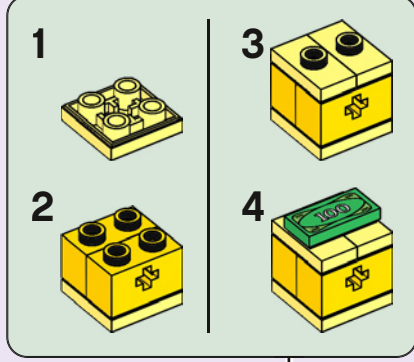

LEGO

30414

Friends

LEGO.com/friends

WARNING: CHOKING HAZARD.
Small parts. Not for children under 3 years.

6366614

WIN

GO TO WWW.LEGO.COM/RB2021 TO FILL OUT A SHORT SURVEY ON THIS PRODUCT FOR A CHANCE TO WIN A COOL LEGO SET.

Terms & Conditions apply

LEGO.com/RB2021

GAGNE
Rendez-vous au www.LEGO.com/RB2021 pour remplir un court questionnaire sur ce produit et courir la chance de gagner un fantastique ensemble LEGO®.
Voir Conditions Générales

GANA
Visita www.LEGO.com/RB2021 y responde una breve encuesta sobre este producto. ¡Puedes ganar un fantástico set LEGO®!
Términos y Condiciones aplicables