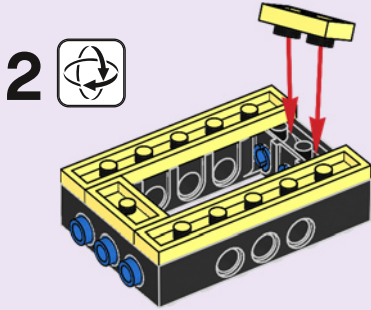

LEGO

30414

Friends

LEGO.com/friends

WARNING: CHOKING HAZARD.
Small parts. Not for children under 3 years.

6366614

WIN

GO TO WWW.LEGO.COM/RB2021 TO FILL OUT A SHORT SURVEY ON THIS PRODUCT FOR A CHANCE TO WIN A COOL LEGO SET.

Terms & Conditions apply

LEGO.com/RB2021

GAGNE
Rendez-vous au www.LEGO.com/RB2021 pour remplir un court questionnaire sur ce produit et courir la chance de gagner un fantastique ensemble LEGO®.
Voir Conditions Générales

GANA
Visita www.LEGO.com/RB2021 y responde una breve encuesta sobre este producto. ¡Puedes ganar un fantástico set LEGO®!
Términos y Condiciones aplicables