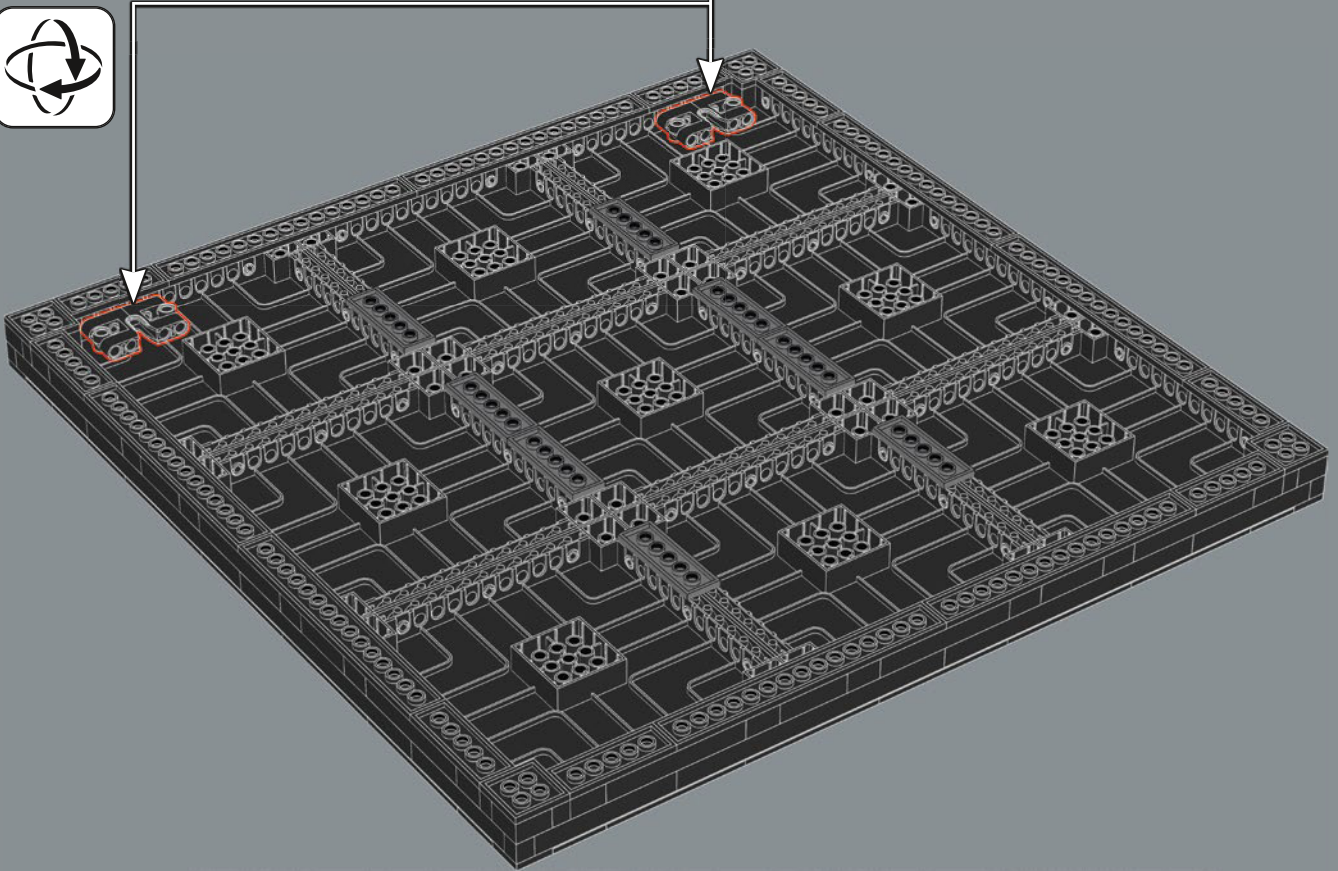

10

11

12

BUILD THE ULTIMATE
ELVIS WALL ART

CONSTRUISEZ L'ULTIME
DÉCORATION MURALE D'ELVIS

CONSTRUYE UNA ORIGINAL PIEZA DE
ARTE MURAL INSPIRADA EN ELVIS

3x

● Combine 3 LEGO® Art Elvis Presley "The King" sets into one ultimate, super iconic build. Scan the QR code to download the instructions on our website.