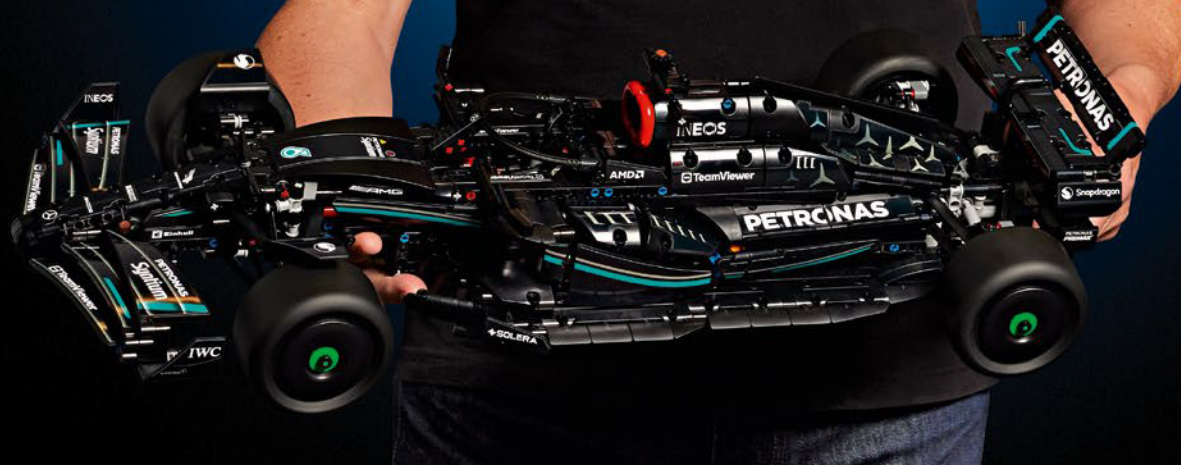

LARS KROGH
JENSEN
Designer
LEGO® Technic