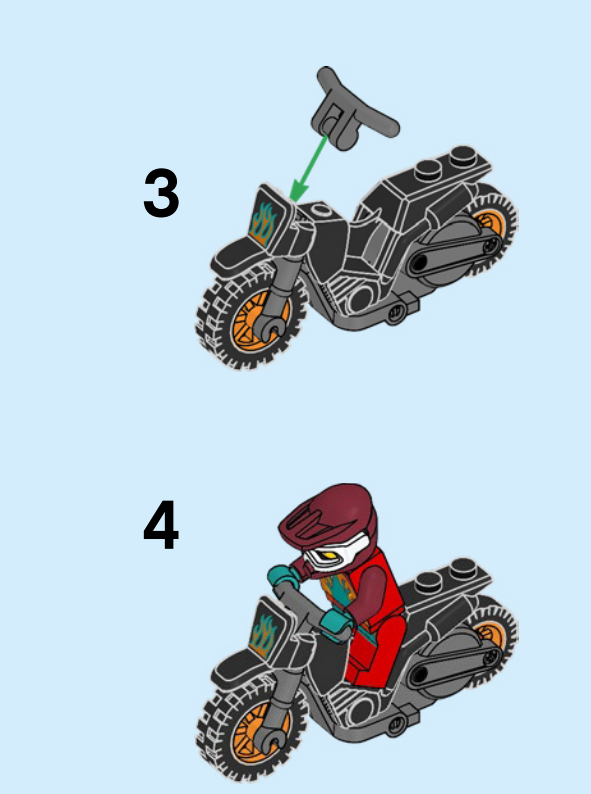

AVERTISSEMENT : RISQUE D'ÉTOUFFEMENT.
Contient des petites pièces. Ne convient pas aux enfants de moins de 3 ans.

ADVERTENCIA: PELIGRO DE ASFIXIA.
No recomendado para niños menores de 3 años. Contiene piezas pequeñas.