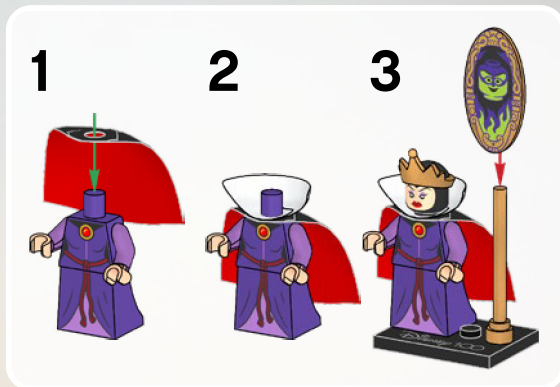

minifigures™

Disney 100

71038

6439694

WARNING: CHOKING HAZARD.
Small parts. Not for children under 3 years.

YOU COULD WIN

Scan this QR code or go to [LEGO.COM/PRODUCTFEEDBACK](https://www.lego.com/productfeedback) and give us your short feedback about this LEGO® set for a chance to win a cool LEGO prize. Terms and Conditions apply*