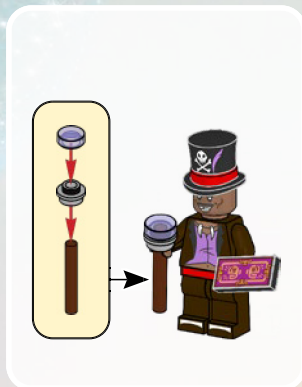

minifigures™

Disney 100

71038

6439694

WARNING: CHOKING HAZARD.
Small parts. Not for children under 3 years.

YOU COULD WIN

Scan this QR code or go to [LEGO.COM/PRODUCTFEEDBACK](https://www.lego.com/productfeedback) and give us your short feedback about this LEGO® set for a chance to win a cool LEGO prize. Terms and Conditions apply*