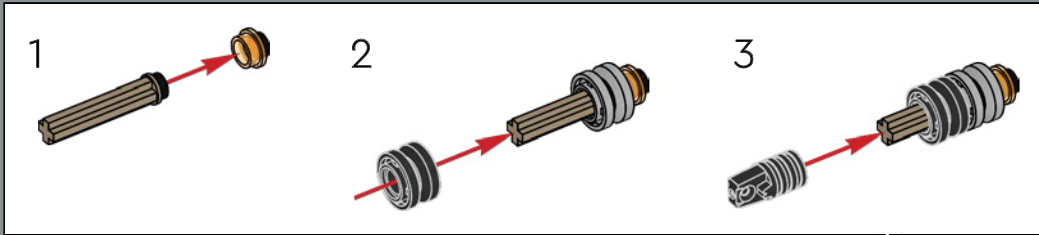

17

These two 1:1 bricks represent Anakin Skywalker and Obi-Wan Kenobi's Eta-2 Actis-class Jedi Interceptors after they breach the *Invisible Hand*'s shields and land in the hangar bay.

18

To highlight the scale of this model, this brown piece represents the MTT (Multi-Troop Transport) seen in the background of the hangar scene in *Revenge of the Sith*. These transports each hold over a hundred battle droids!