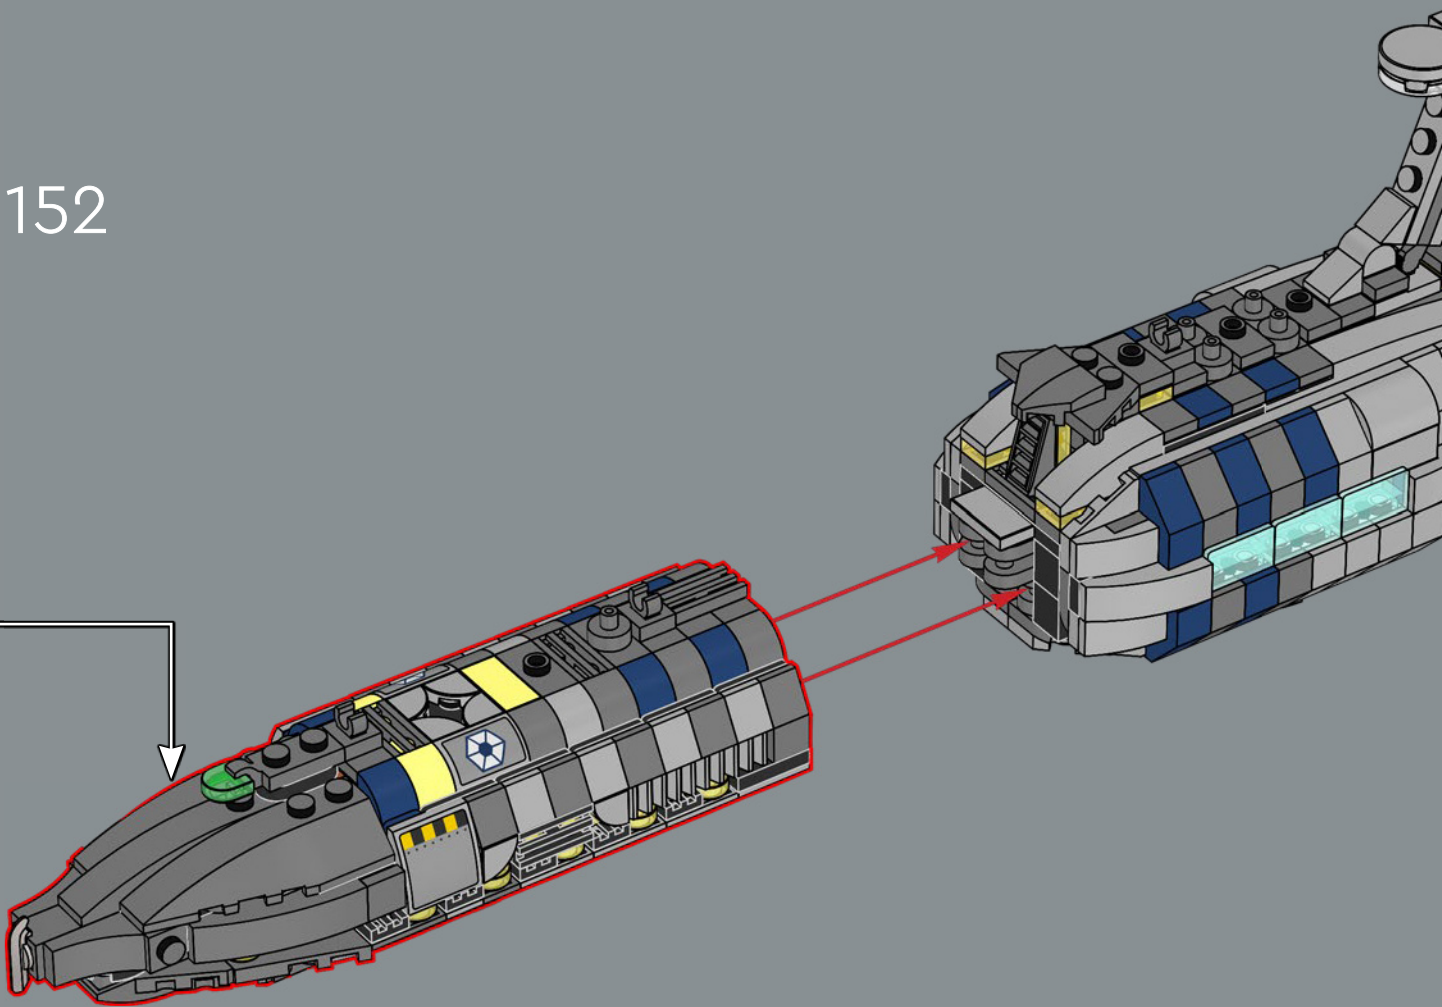

command bridge. Both the interior and exterior design of this model incorporate authentic details and features. The massive main hangar spans the width of the vessel, with transparent panels that let you see through the model – and maybe spot a few Easter eggs.

3

4

5

152

153

These connector bricks and clips allow the front half of the starship to be separated from the rear – in case you ever want to recreate the events of *Invisible Hand*'s fiery landing!

154

155