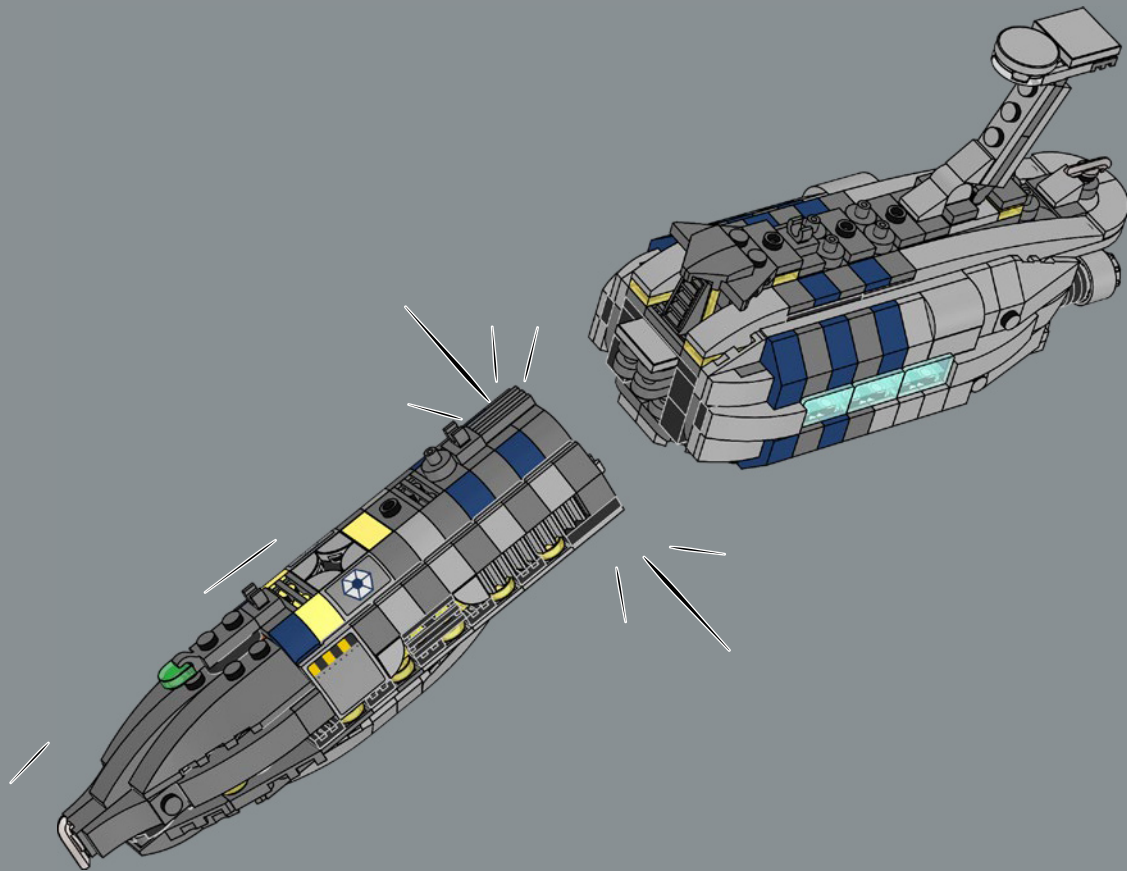

command bridge. Both the interior and exterior design of this model incorporate authentic details and features. The massive main hangar spans the width of the vessel, with transparent panels that let you see through the model – and maybe spot a few Easter eggs.

3

4

5

152

153

These connector bricks and clips allow the front half of the starship to be separated from the rear – in case you ever want to recreate the events of *Invisible Hand*'s fiery landing!

154

155

156

157

158

159

160

161

162

163