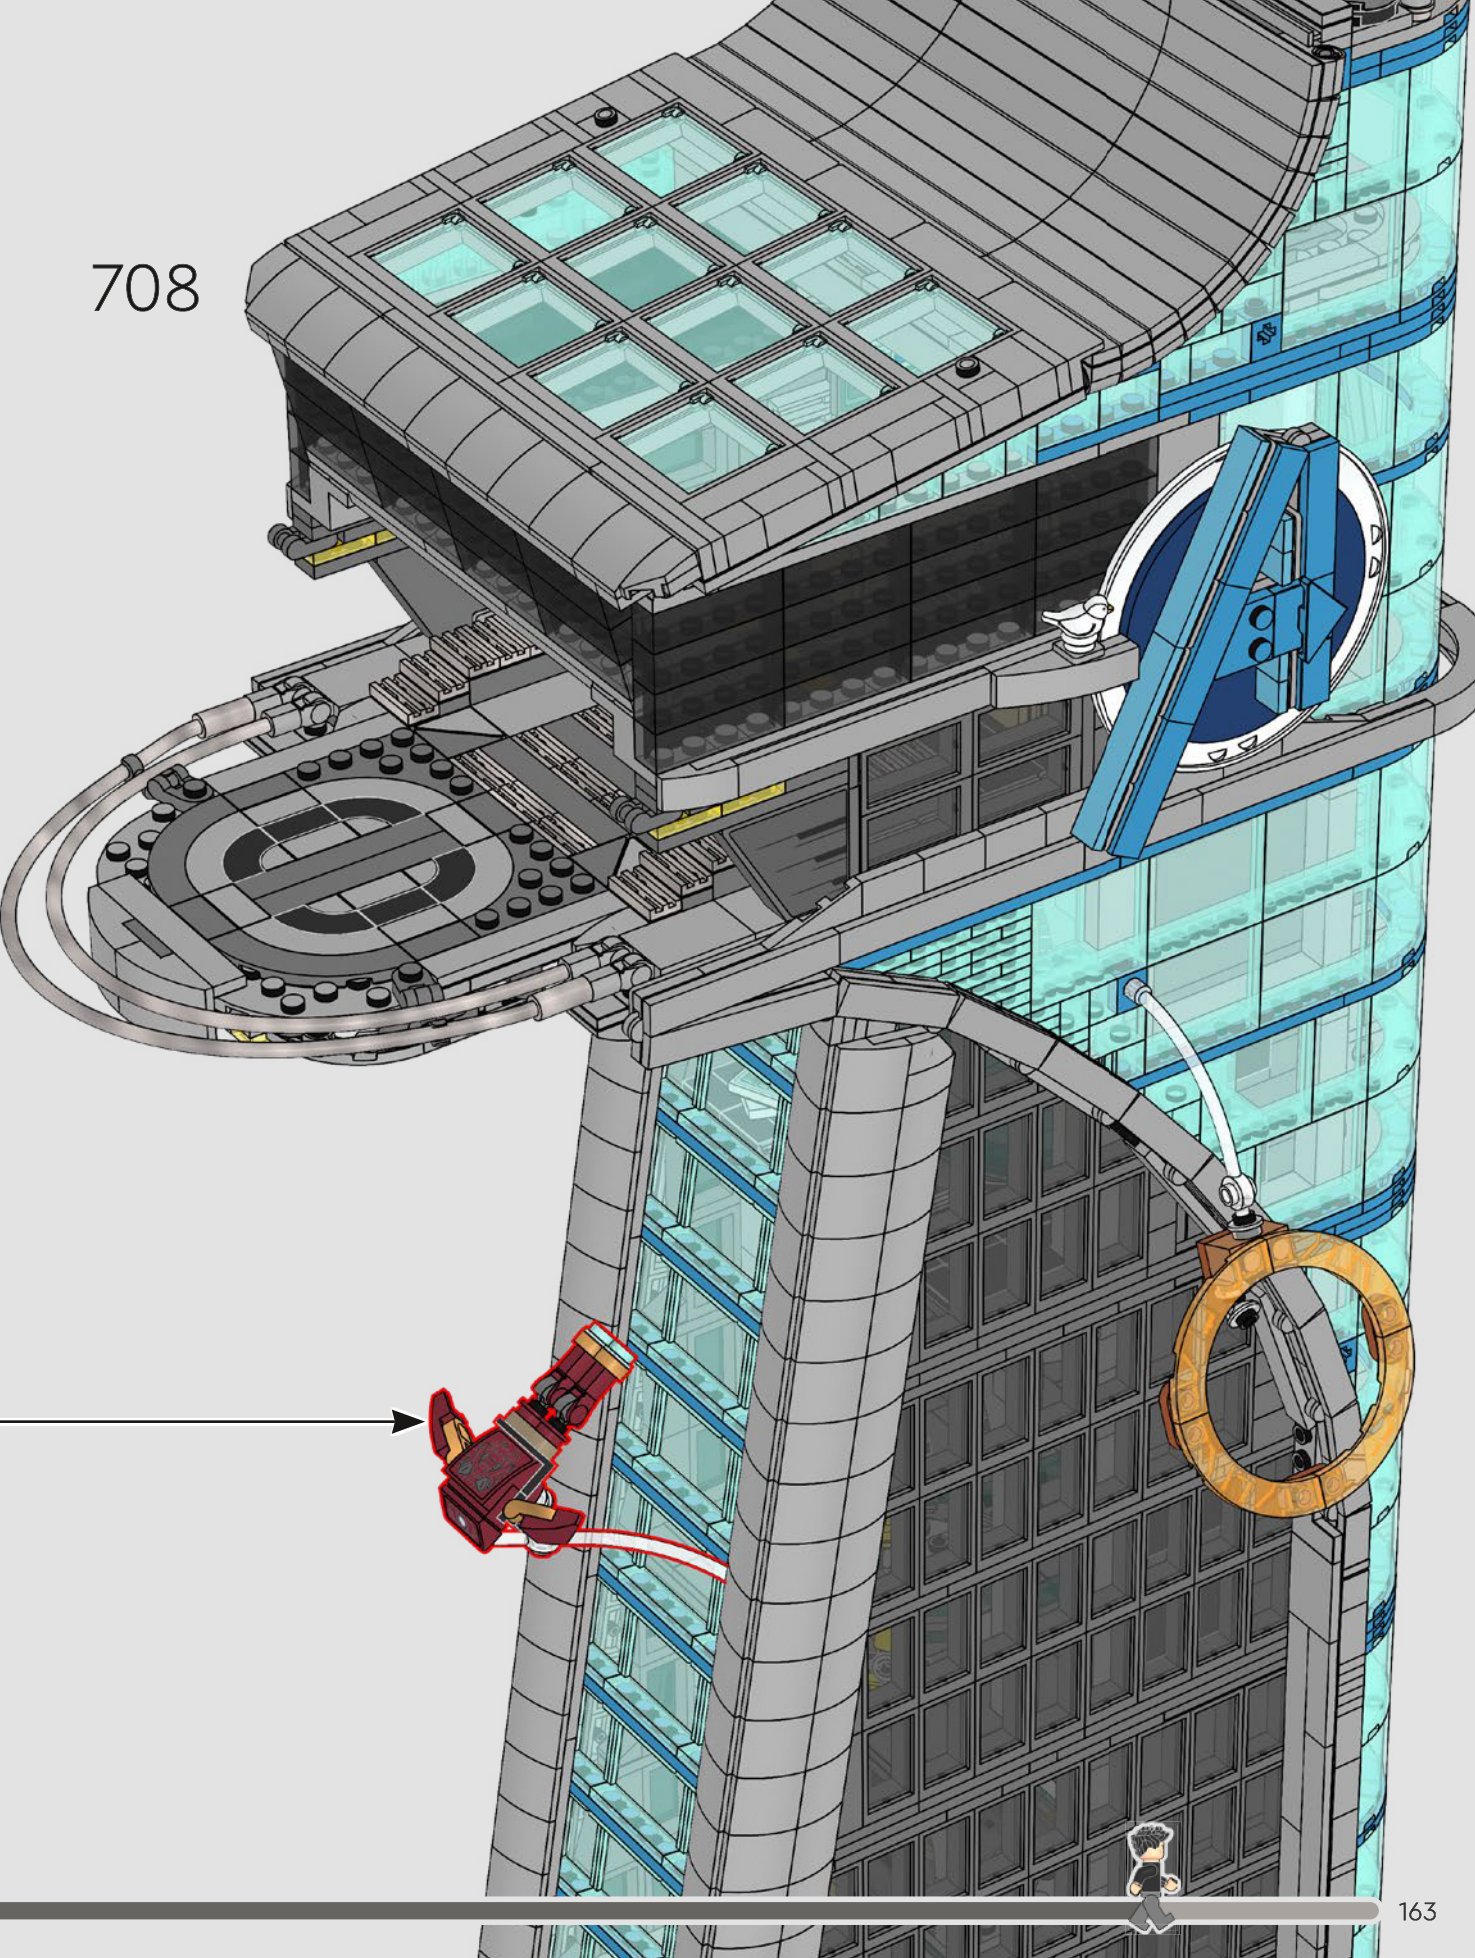

705

703

706

707

708

'J.A.R.V.I.S., anytime now... deploy, DEPLOY!'

Iron Man's Mark VI suit is quick to catch up to Tony as he falls from the tower. It was a fun challenge to capture the kinetic moment of action in stationary LEGO® bricks!