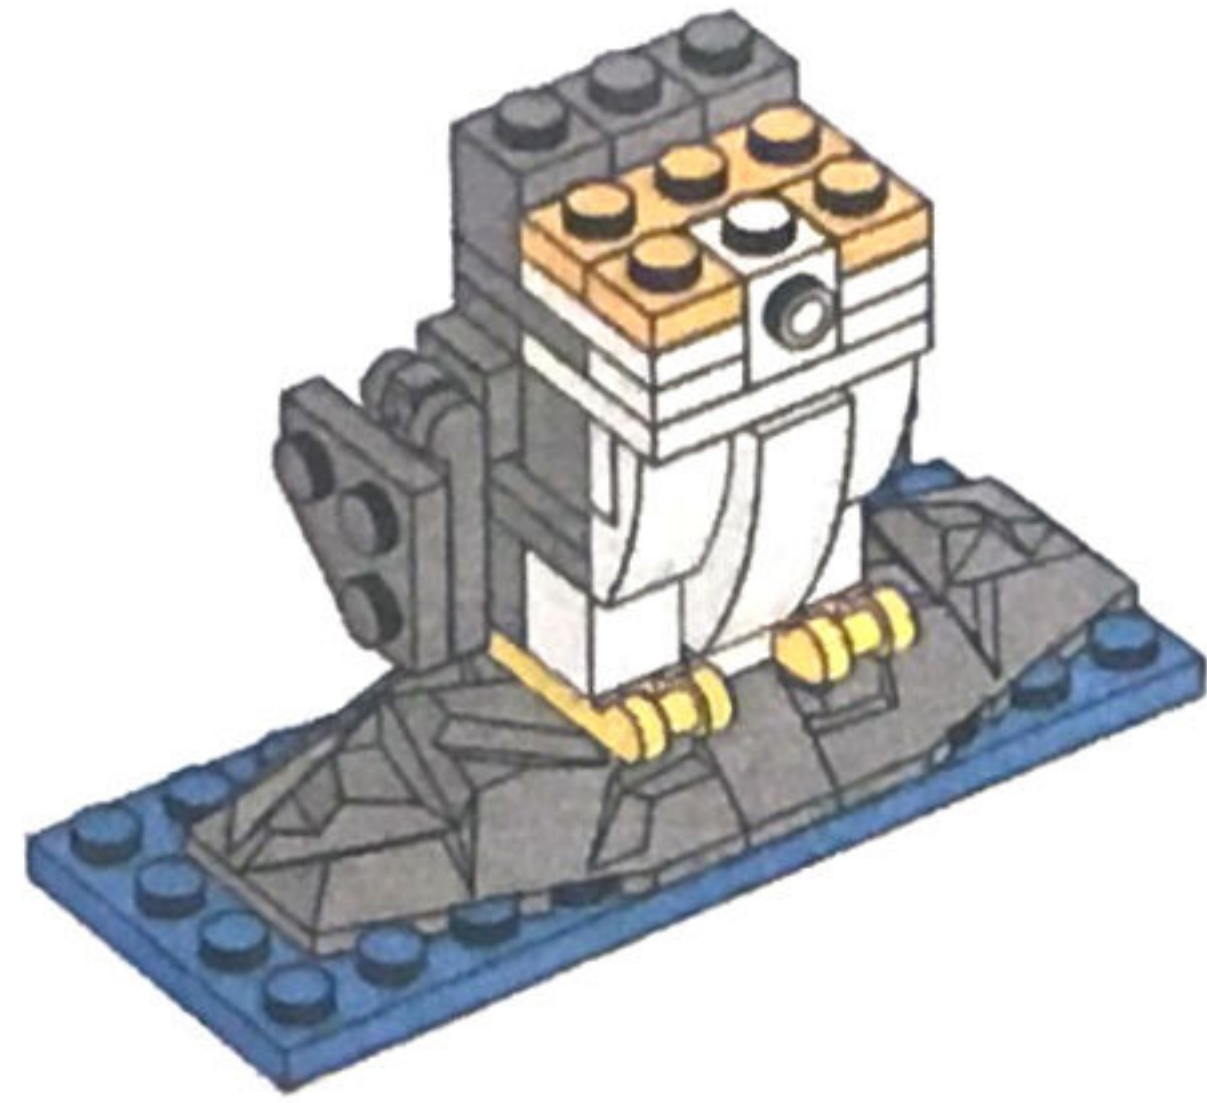

11

14

12

16

18

20

13

15

17

21

19

! **WARNING:**
CHOKING HAZARD
Small parts. Not for children under 3 yrs.