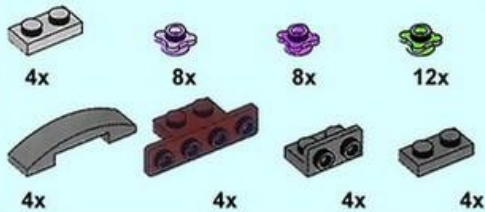

8

- 6x (white 1x3 Technic brick)
- 7x (yellow 1x2 Technic brick)
- 7x (brown 1x2 Technic brick)
- 1x (black 2x2 Technic brick)
- 10x (white 1x1 Technic brick)
- 2x (white 1x2 Technic brick with hole)

9

lepinclub.com

10

11

12

13

14

15

16

24