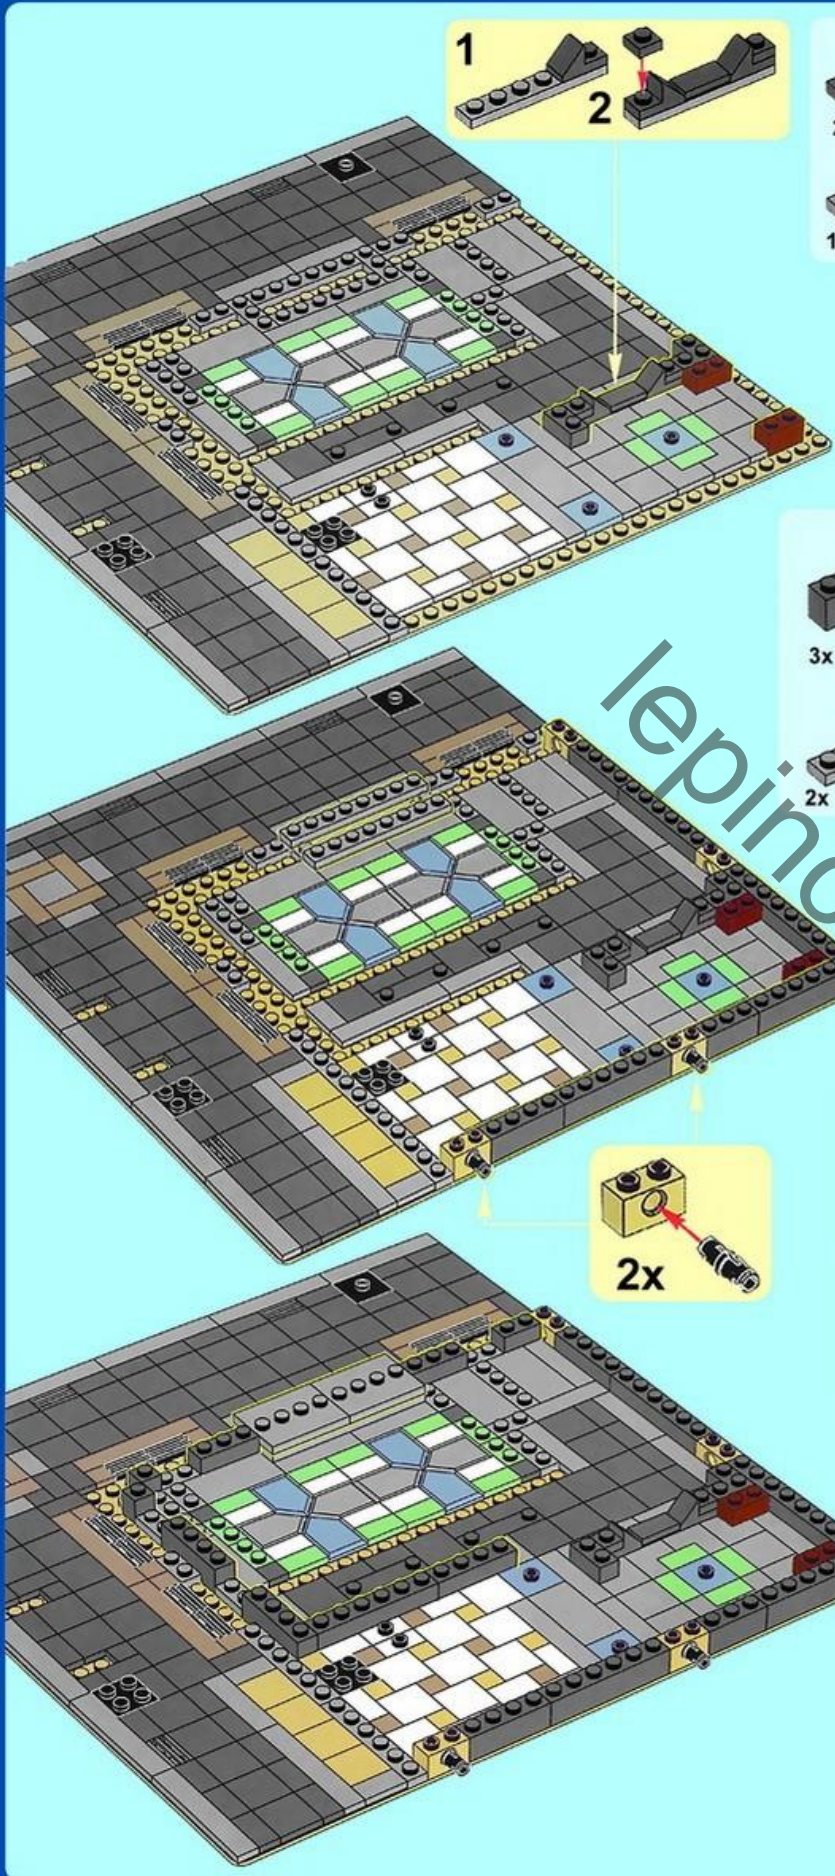

7

- 7x (grey L-shaped Technic brick)
- 4x (green 1x2 Technic brick)
- 3x (blue 1x2 Technic brick with hole)
- 3x (grey 1x2 Technic brick)
- 1x (grey 1x5 Technic brick)
- 5x (grey 1x2 Technic brick)
- 1x (grey 1x4 Technic brick)

8

- 6x (white 1x3 Technic brick)
- 7x (yellow 1x2 Technic brick)
- 7x (brown 1x2 Technic brick)
- 1x (black 2x2 Technic brick)
- 10x (white 1x1 Technic brick)
- 2x (white 1x2 Technic brick with hole)

9

lepinclub.com