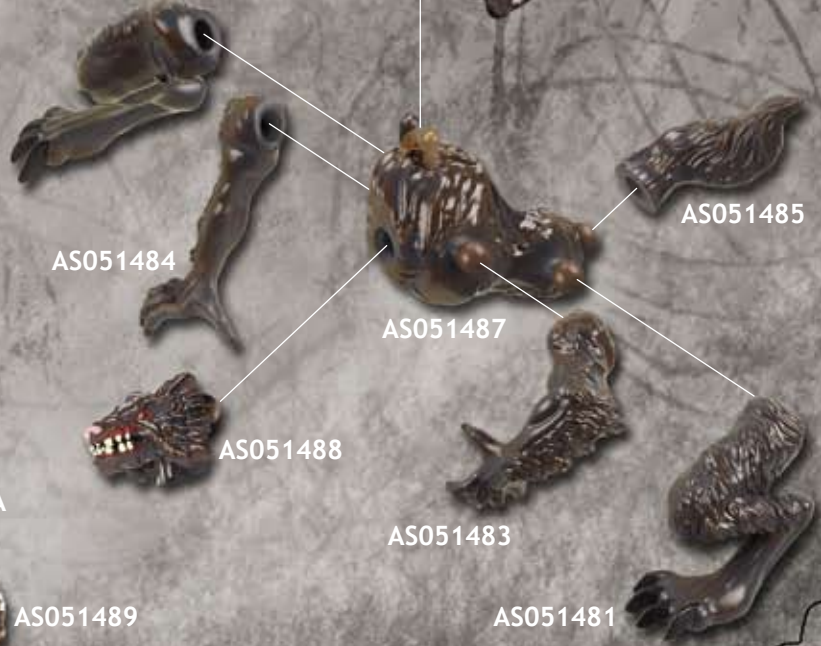

# WEREWOLF NIGHT FOREST STALKER™

AS051486

**PLASMA  
KREAPS**

AS051482

AS051484

AS051485

AS051487

AS051488