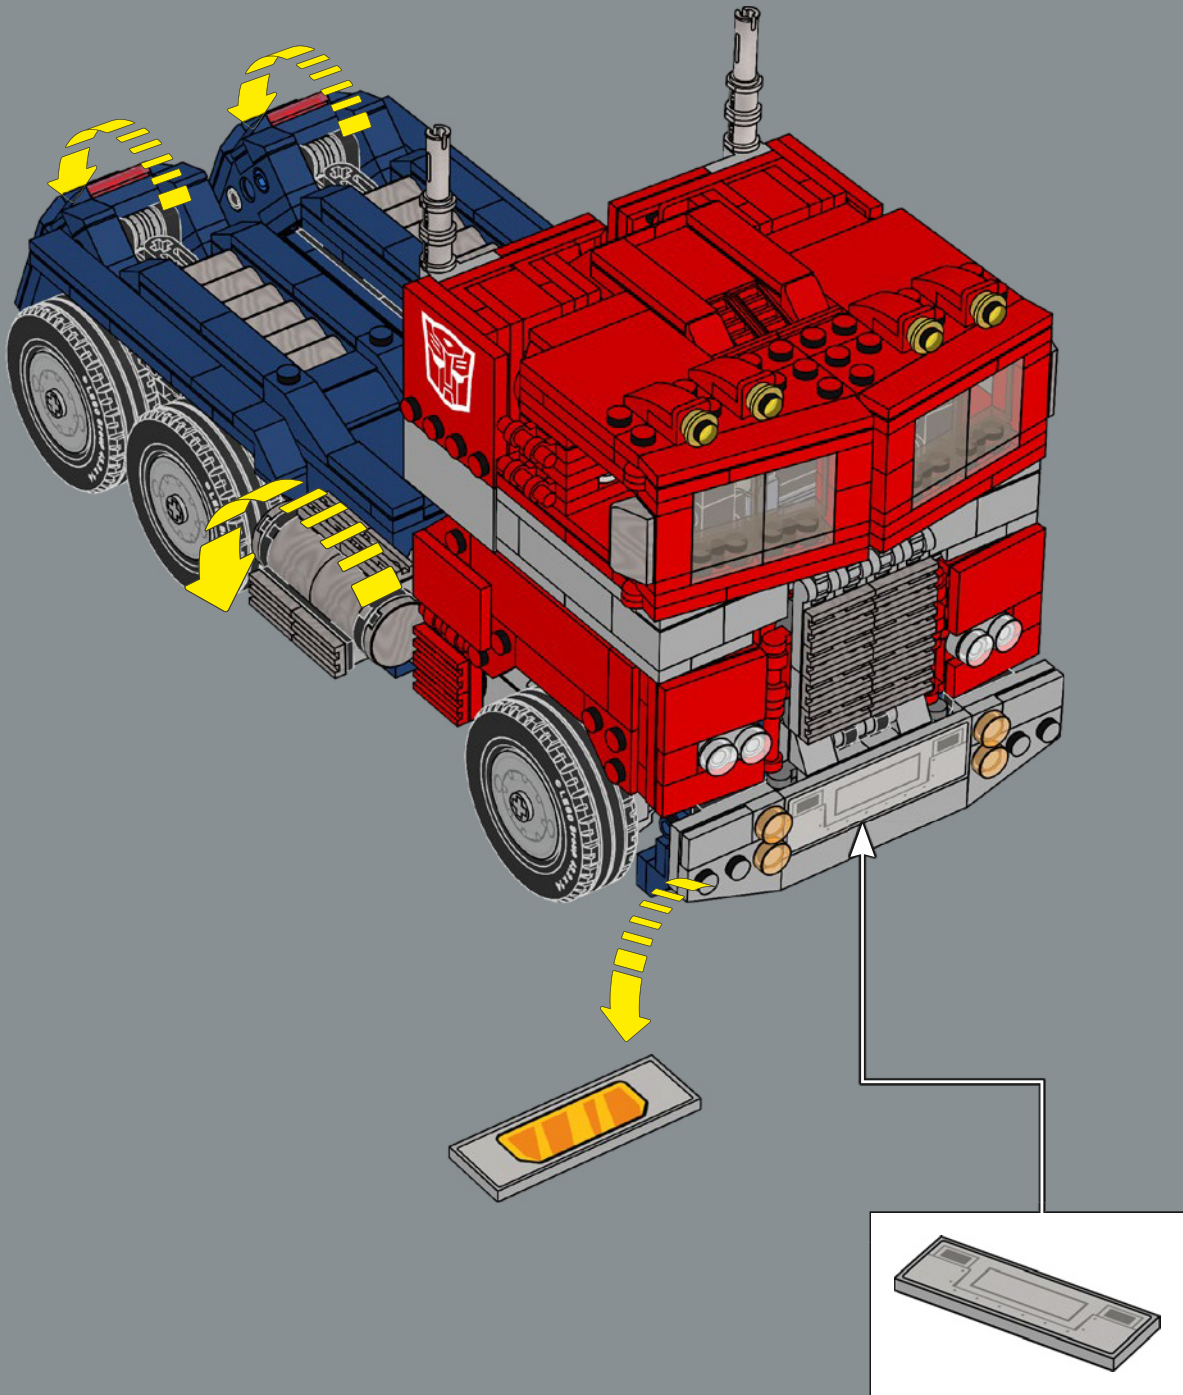

10

11

12

13

14

16

17

Optimus Prime's blaster is the only accessory in this LEGO® set that was included in the original toy, so it is also incorporated into the vehicle mode.