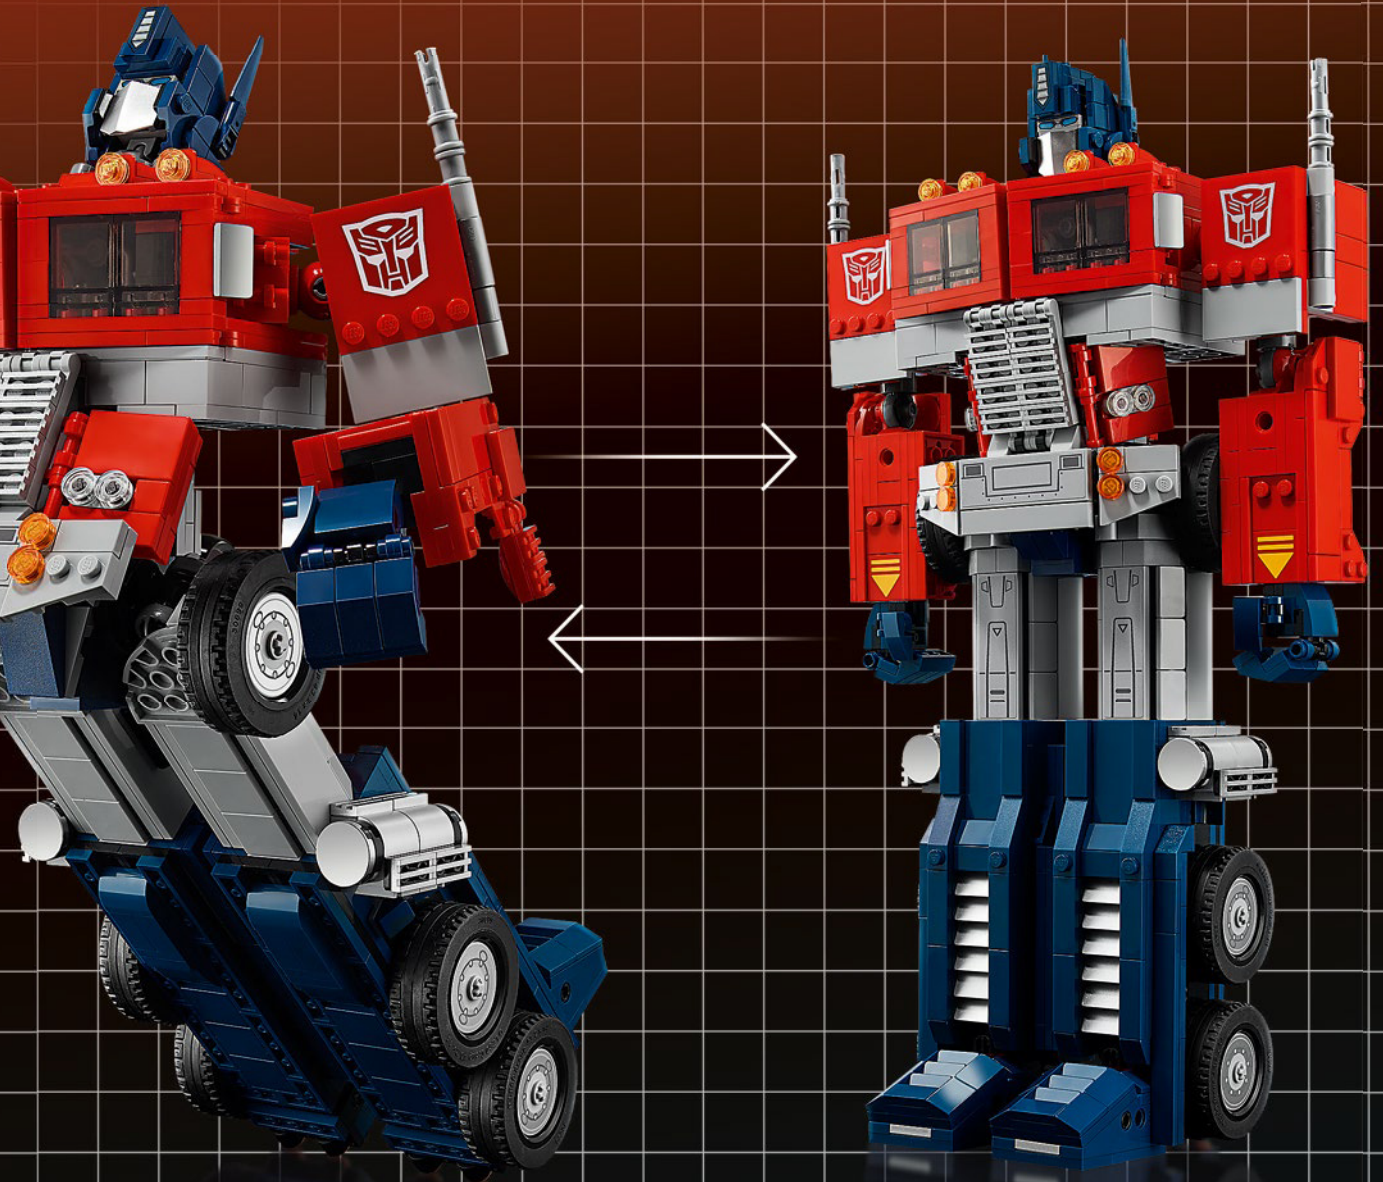

DEL MODO ROBOT AL MODO VEHÍCULO

Al igual que el juguete original, este modelo LEGO® de Optimus es capaz de cambiar del modo robot al modo camión y viceversa. Esto se puede hacer solamente moviendo los componentes del modelo, ¡así que no hay que desarmar nada!