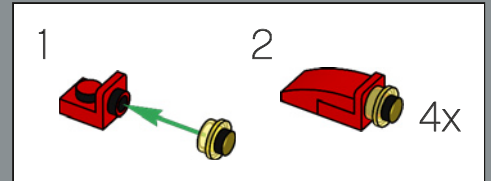

Según el episodio "Ladrón en la noche", se necesitan 1000 barriles de petróleo para fabricar un cubo de Energon.

45

46

47

48

49

50

The original Generation 1 Optimus Prime toy was released in 1984 in the US. The design of the toy itself was originally named "Battle Convoy."