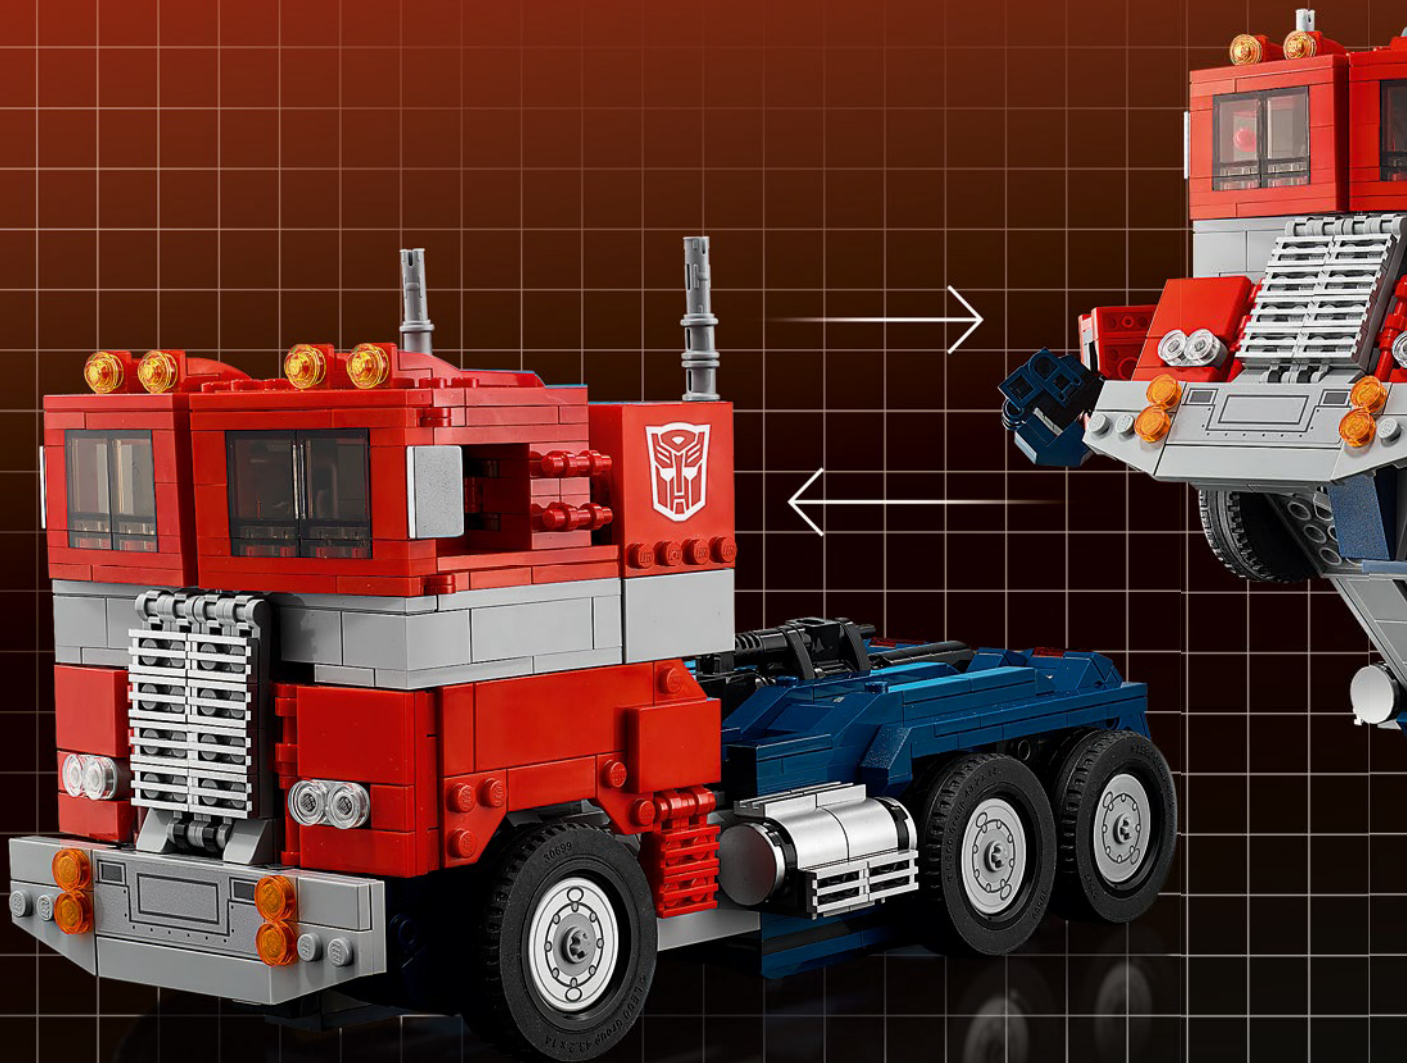

FROM ROBOT TO VEHICLE MODE

Just like the original toy, this LEGO® model of Optimus is capable of changing from robot mode to truck mode and back. This is accomplished entirely through moving the components of the model around, so no disassembly is necessary!

DU MODE ROBOT AU MODE VÉHICULE

Tout comme le jouet original, ce modèle LEGO® d'Optimus est capable de passer du mode robot au mode camion, et vice-versa. Pour ce faire, il suffit de déplacer les composants du modèle, ce qui ne nécessite aucun démontage !