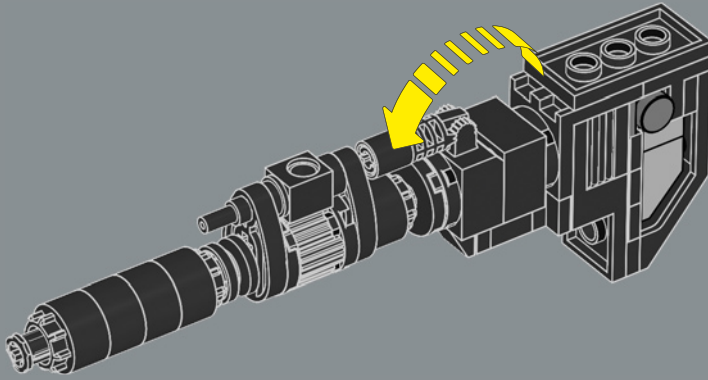

10

11

12

13

14

16

17

Optimus Prime's blaster is the only accessory in this LEGO® set that was included in the original toy, so it is also incorporated into the vehicle mode.