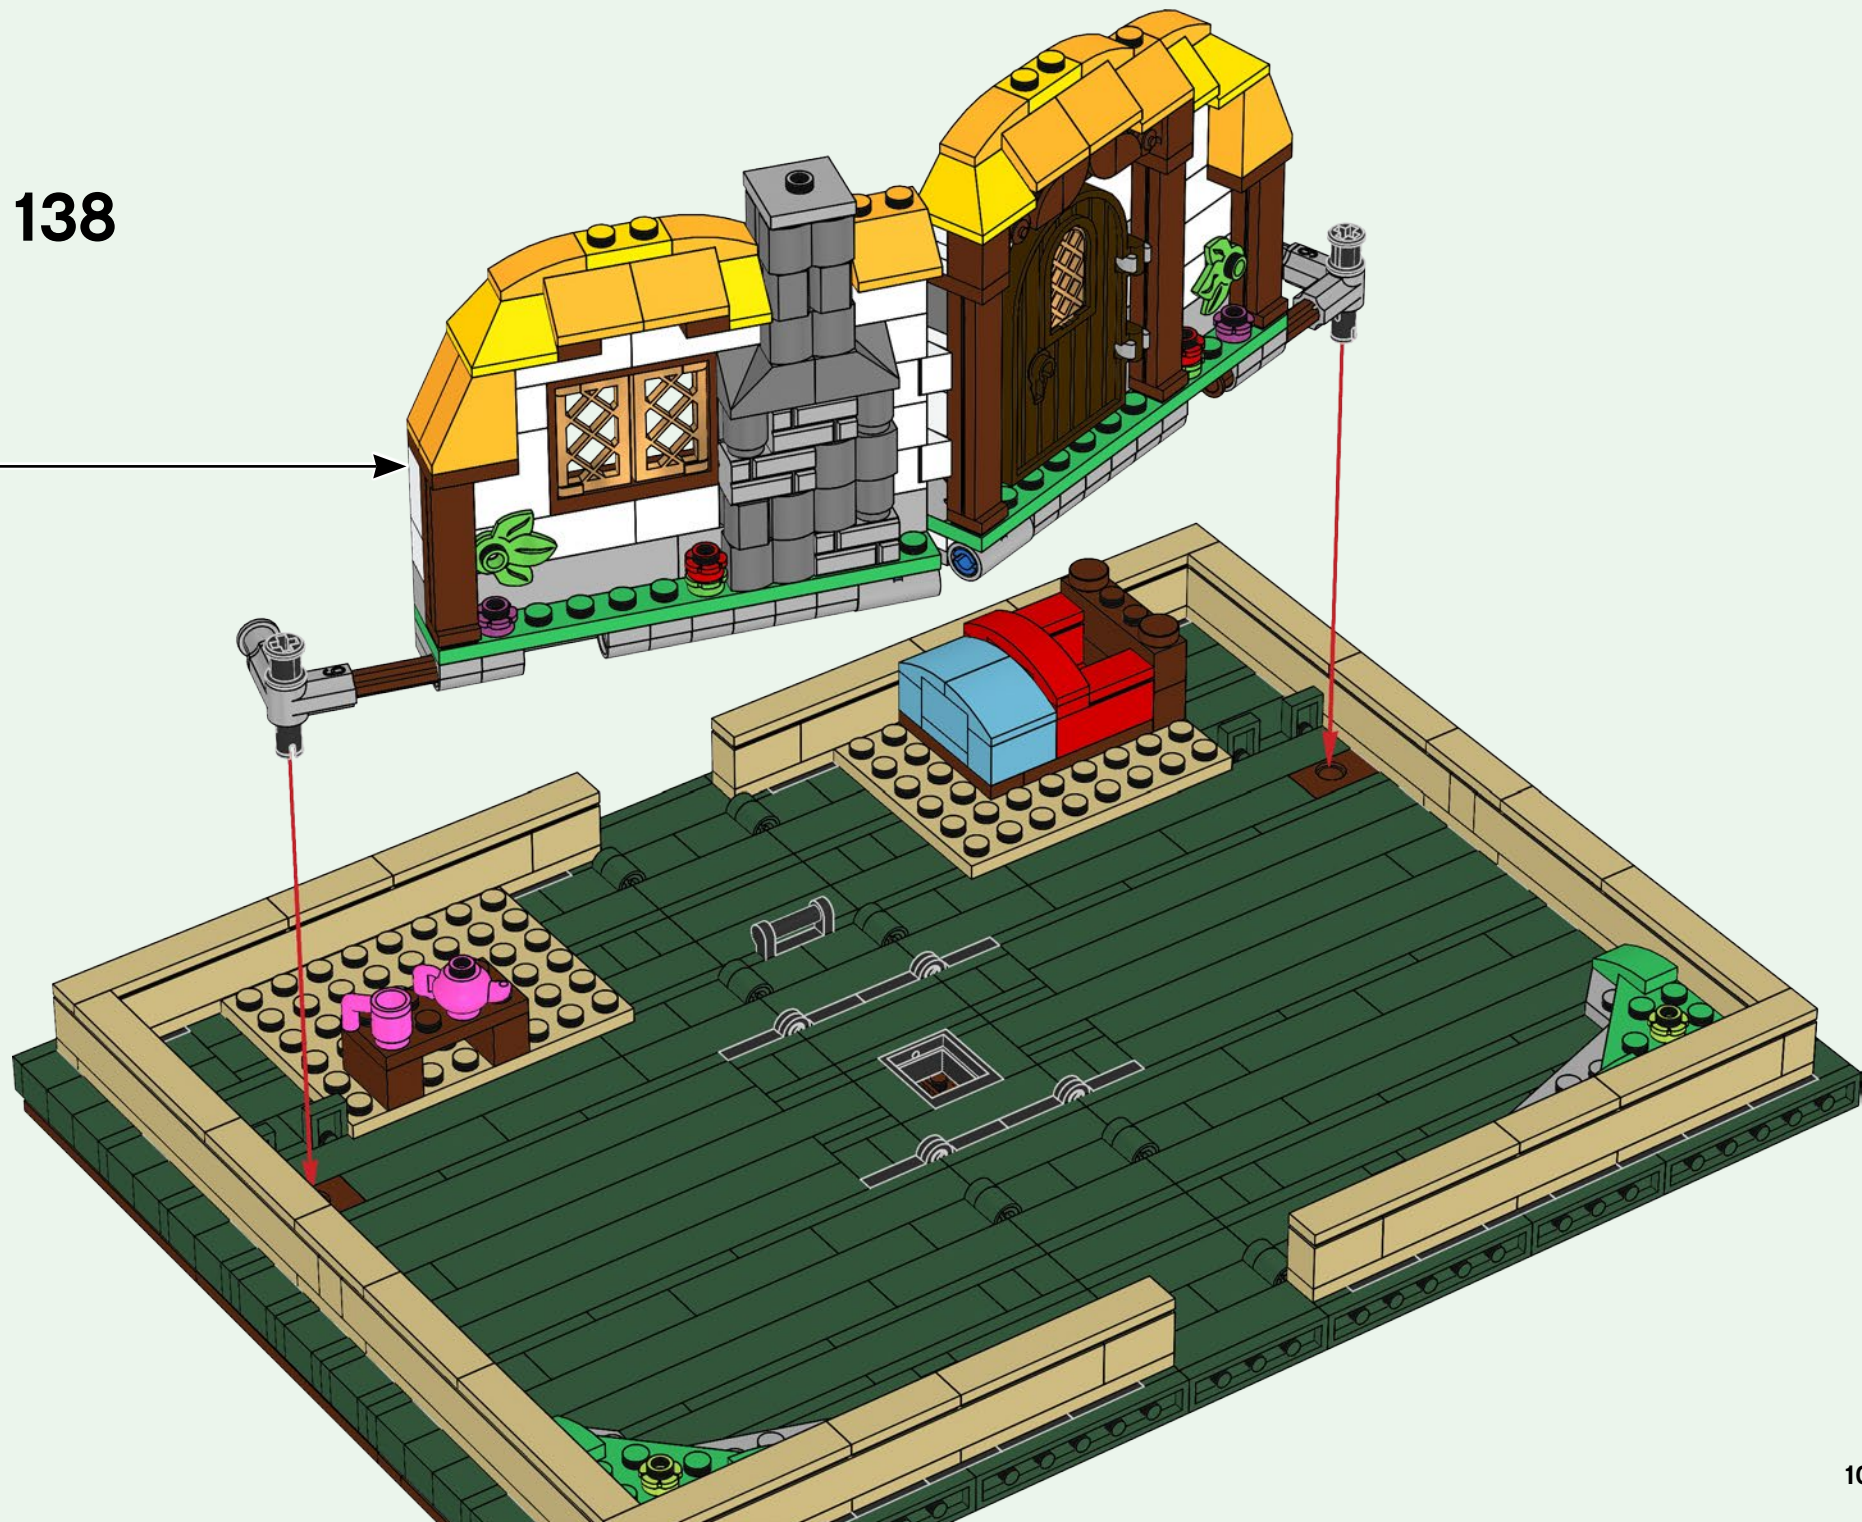

Dating from the mid-18th century and inspired by theater stage sets, tunnel or 'peepshow books' were a set of bound pages with concertinaed strips along the side and a hole in the cover. Through this hole, one could 'peep' inside and see the entire book front to back, revealing the dimensional story inside.

2x

133

134

135

136

137

138

140