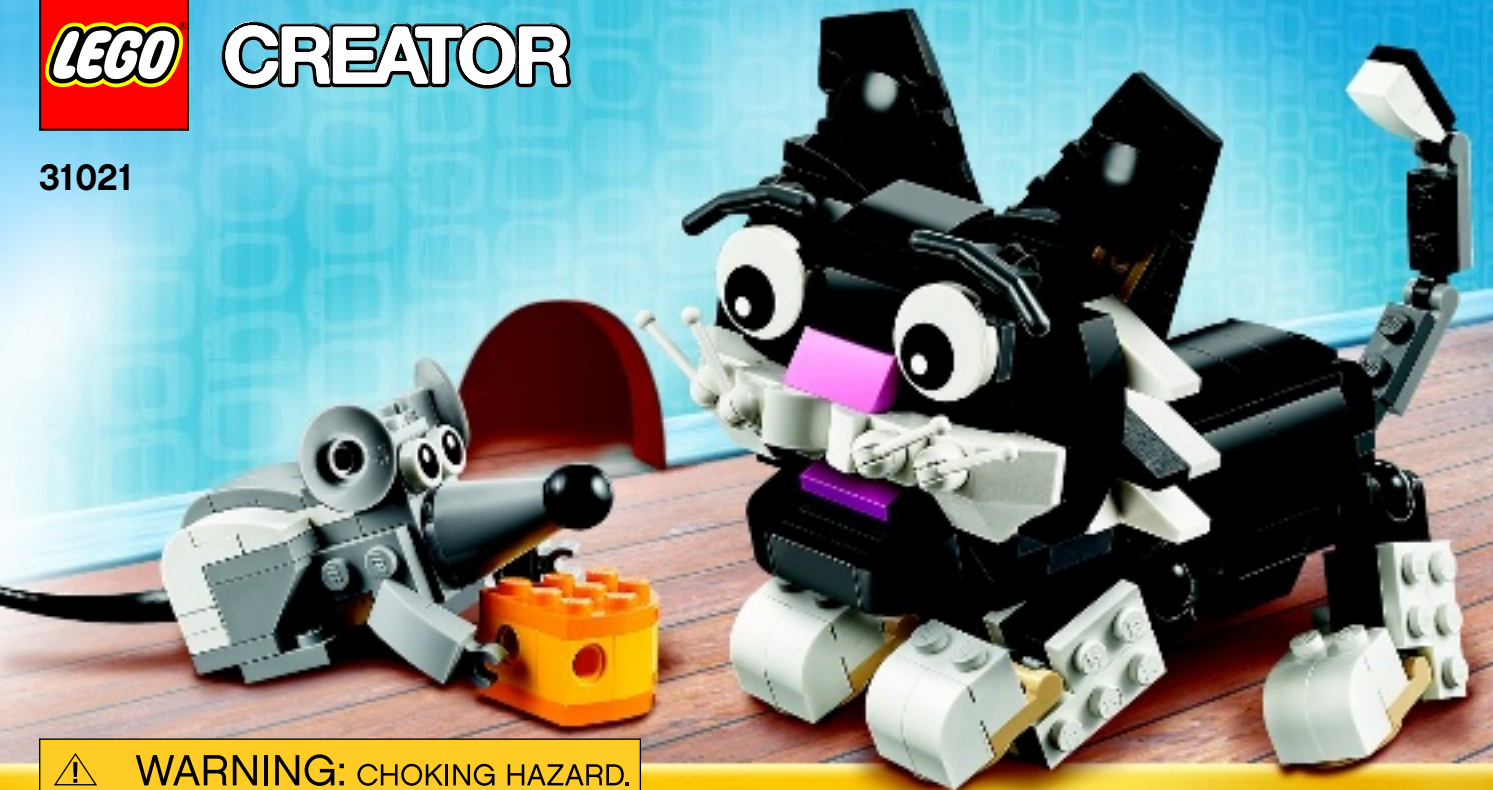

CREATOR

31021

WARNING: CHOKING HAZARD.
Toy contains small parts and a small ball.
Not for children under 3 years.

1

2

3

4

1x