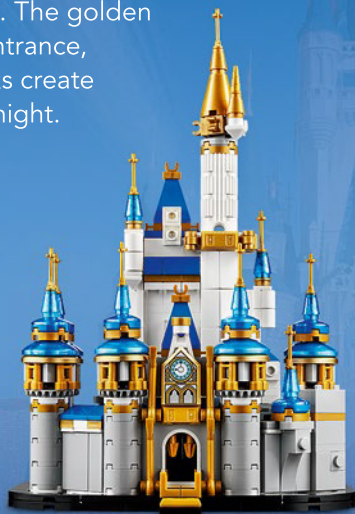

Disney

40478

Disney

Welcome to the LEGO® Mini Disney Castle!

Now you can build the dream and live it, too. This delightful miniature LEGO® replica of the *Walt Disney World*® Resort Cinderella Castle is full of authentic details for you to explore. Intricately detailed, this mini castle is adorned with beautiful, pearlized golden tower tops and new opalescent blue rooftop cones. The golden stone bridge leads to the arched entrance, which features a clock. The fireworks create wonderful magic in the park every night.

This LEGO® Mini Disney Castle contains over 565 LEGO pieces and creates its own Disney magic with the included unique, vintage-style Mickey Mouse minifigure.

Walt Disney World

THE WORLD'S MOST MAGICAL CELEBRATION

The actual Cinderella Castle...

Is at the heart of *Magic Kingdom*® Park at *Walt Disney World*® Resort in Florida.

It is the gateway to the *Fantasyland*® area, where beloved stories come to life before your eyes. The castle itself stands 189 feet (57.6 meters) tall. On the exterior is a clock, gargoyles and the Disney family crest. Inside is a large storytelling mosaic, a restaurant and the *Bibbidi Bobbidi Boutique* location. The courtyard hosts musical Disney character spectaculars, and the daily fireworks show in the park helps create wonderful magic