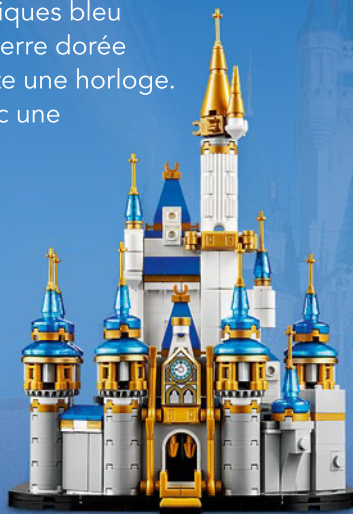

Bienvenue au minichâteau Disney de LEGO® !

Il est maintenant possible de construire le rêve et de le vivre. Cette charmante réplique miniature LEGO® du château de Cendrillon au complexe touristique *Walt Disney World*® regorge de détails authentiques à découvrir. Finement détaillé, ce minichâteau est orné de magnifiques flèches dorées perlées et de nouveaux dômes coniques bleu opalescent sur le toit. Le pont en pierre dorée mène à l'entrée voûtée, qui présente une horloge. Les feux d'artifice apportent au parc une atmosphère magique tous les soirs.

Ce minichâteau Disney LEGO® comprend plus de 565 pièces LEGO et crée sa propre magie Disney avec la figurine unique de Mickey Mouse version rétro incluse.