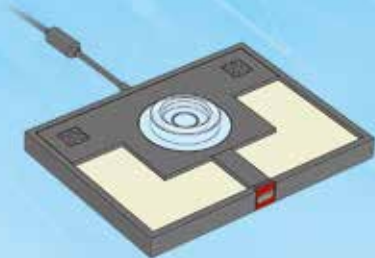

1

+

Start game   Start spillet   Aloita peli
Spiel starten   Game starten   Starta spelet
Commencer à jouer

2