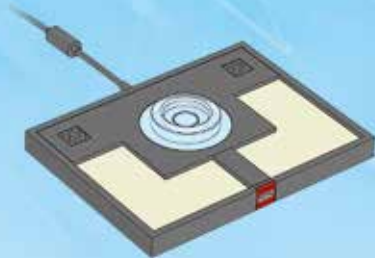

+

Start game
Spiel starten
Commencer à jouer

Start spillet
Game starten
Starta spelet

Aloita peli
Iniciar juego
Avvia il gioco

Download the latest game content to use this character

- Lade dir die neusten Spielinhalte herunter, um diese Figur zu benutzen
- Télécharge le contenu le plus récent du jeu pour utiliser ce personnage
- Download det nyeste spilindhold for at bruge denne figur
- Download de nieuwste game-inhoud om deze figuur te kunnen gebruiken
- Ladda ner det senaste spelinnehålllet för att använda den här karaktären
- Last ned det nyeste spillinnholdet for å ta i bruk denne figuren
- Pääset käyttämään tätä hahmoa lataamalla pelin uusimman sisällön
- Descarga la última actualización de contenido para usar este personaje
- Scarica gli ultimi contenuti del gioco per usare questo personaggio