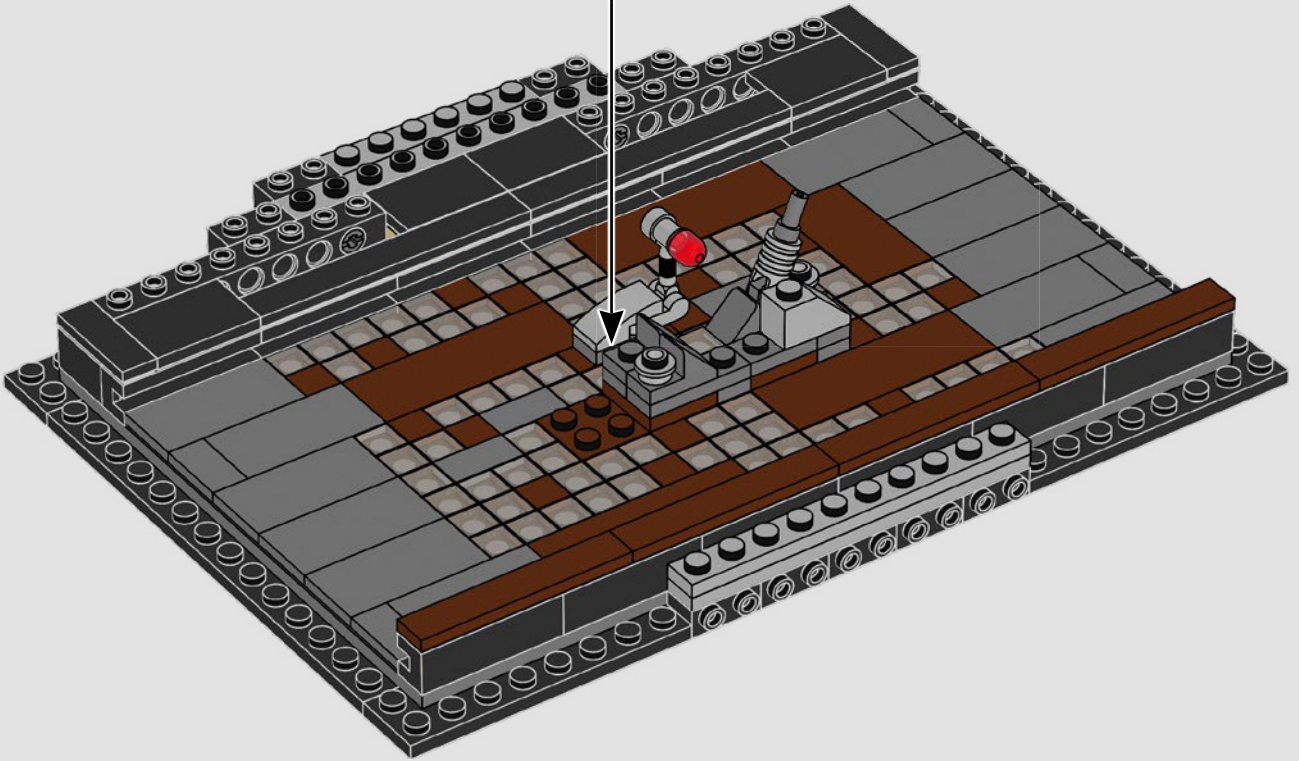

¡Que disfrutes la construcción!

Jens Kronvold Frederiksen

Director creativo, LEGO® *Star Wars*™

A stinky secret side of the Death Star

The trash compactor is such a stark contrast to the otherwise clinically polished interior we see of the Death Star. It's also where our newly forged allies are thrust into an instant trial by fire and pushed to work together under extreme pressure. Naturally, tempers run high – a very nice hint at the adventures that lie ahead!

23

24

25

26

27

28

29

30