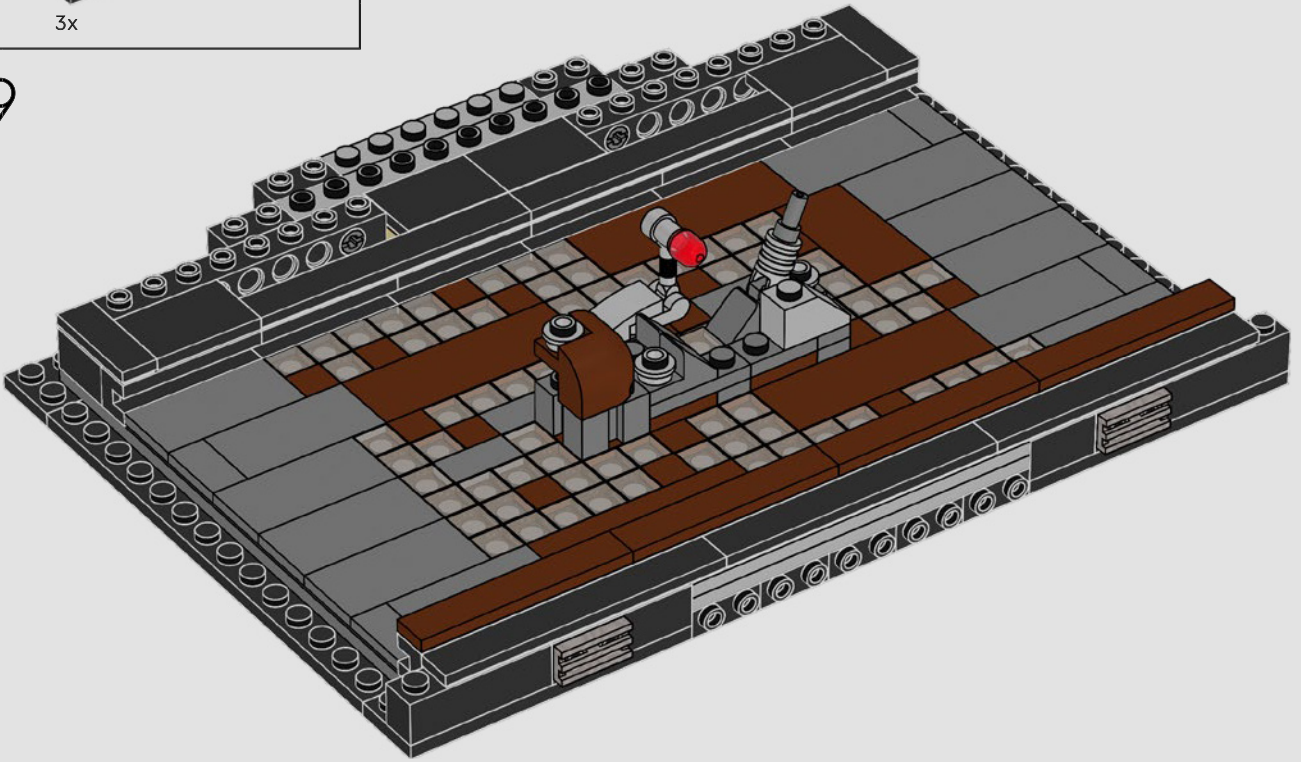

¡Que disfrutes la construcción!

Jens Kronvold Frederiksen

Director creativo, LEGO® *Star Wars*™

A stinky secret side of the Death Star

The trash compactor is such a stark contrast to the otherwise clinically polished interior we see of the Death Star. It's also where our newly forged allies are thrust into an instant trial by fire and pushed to work together under extreme pressure. Naturally, tempers run high – a very nice hint at the adventures that lie ahead!

23

24

25

26

27

28

29

30